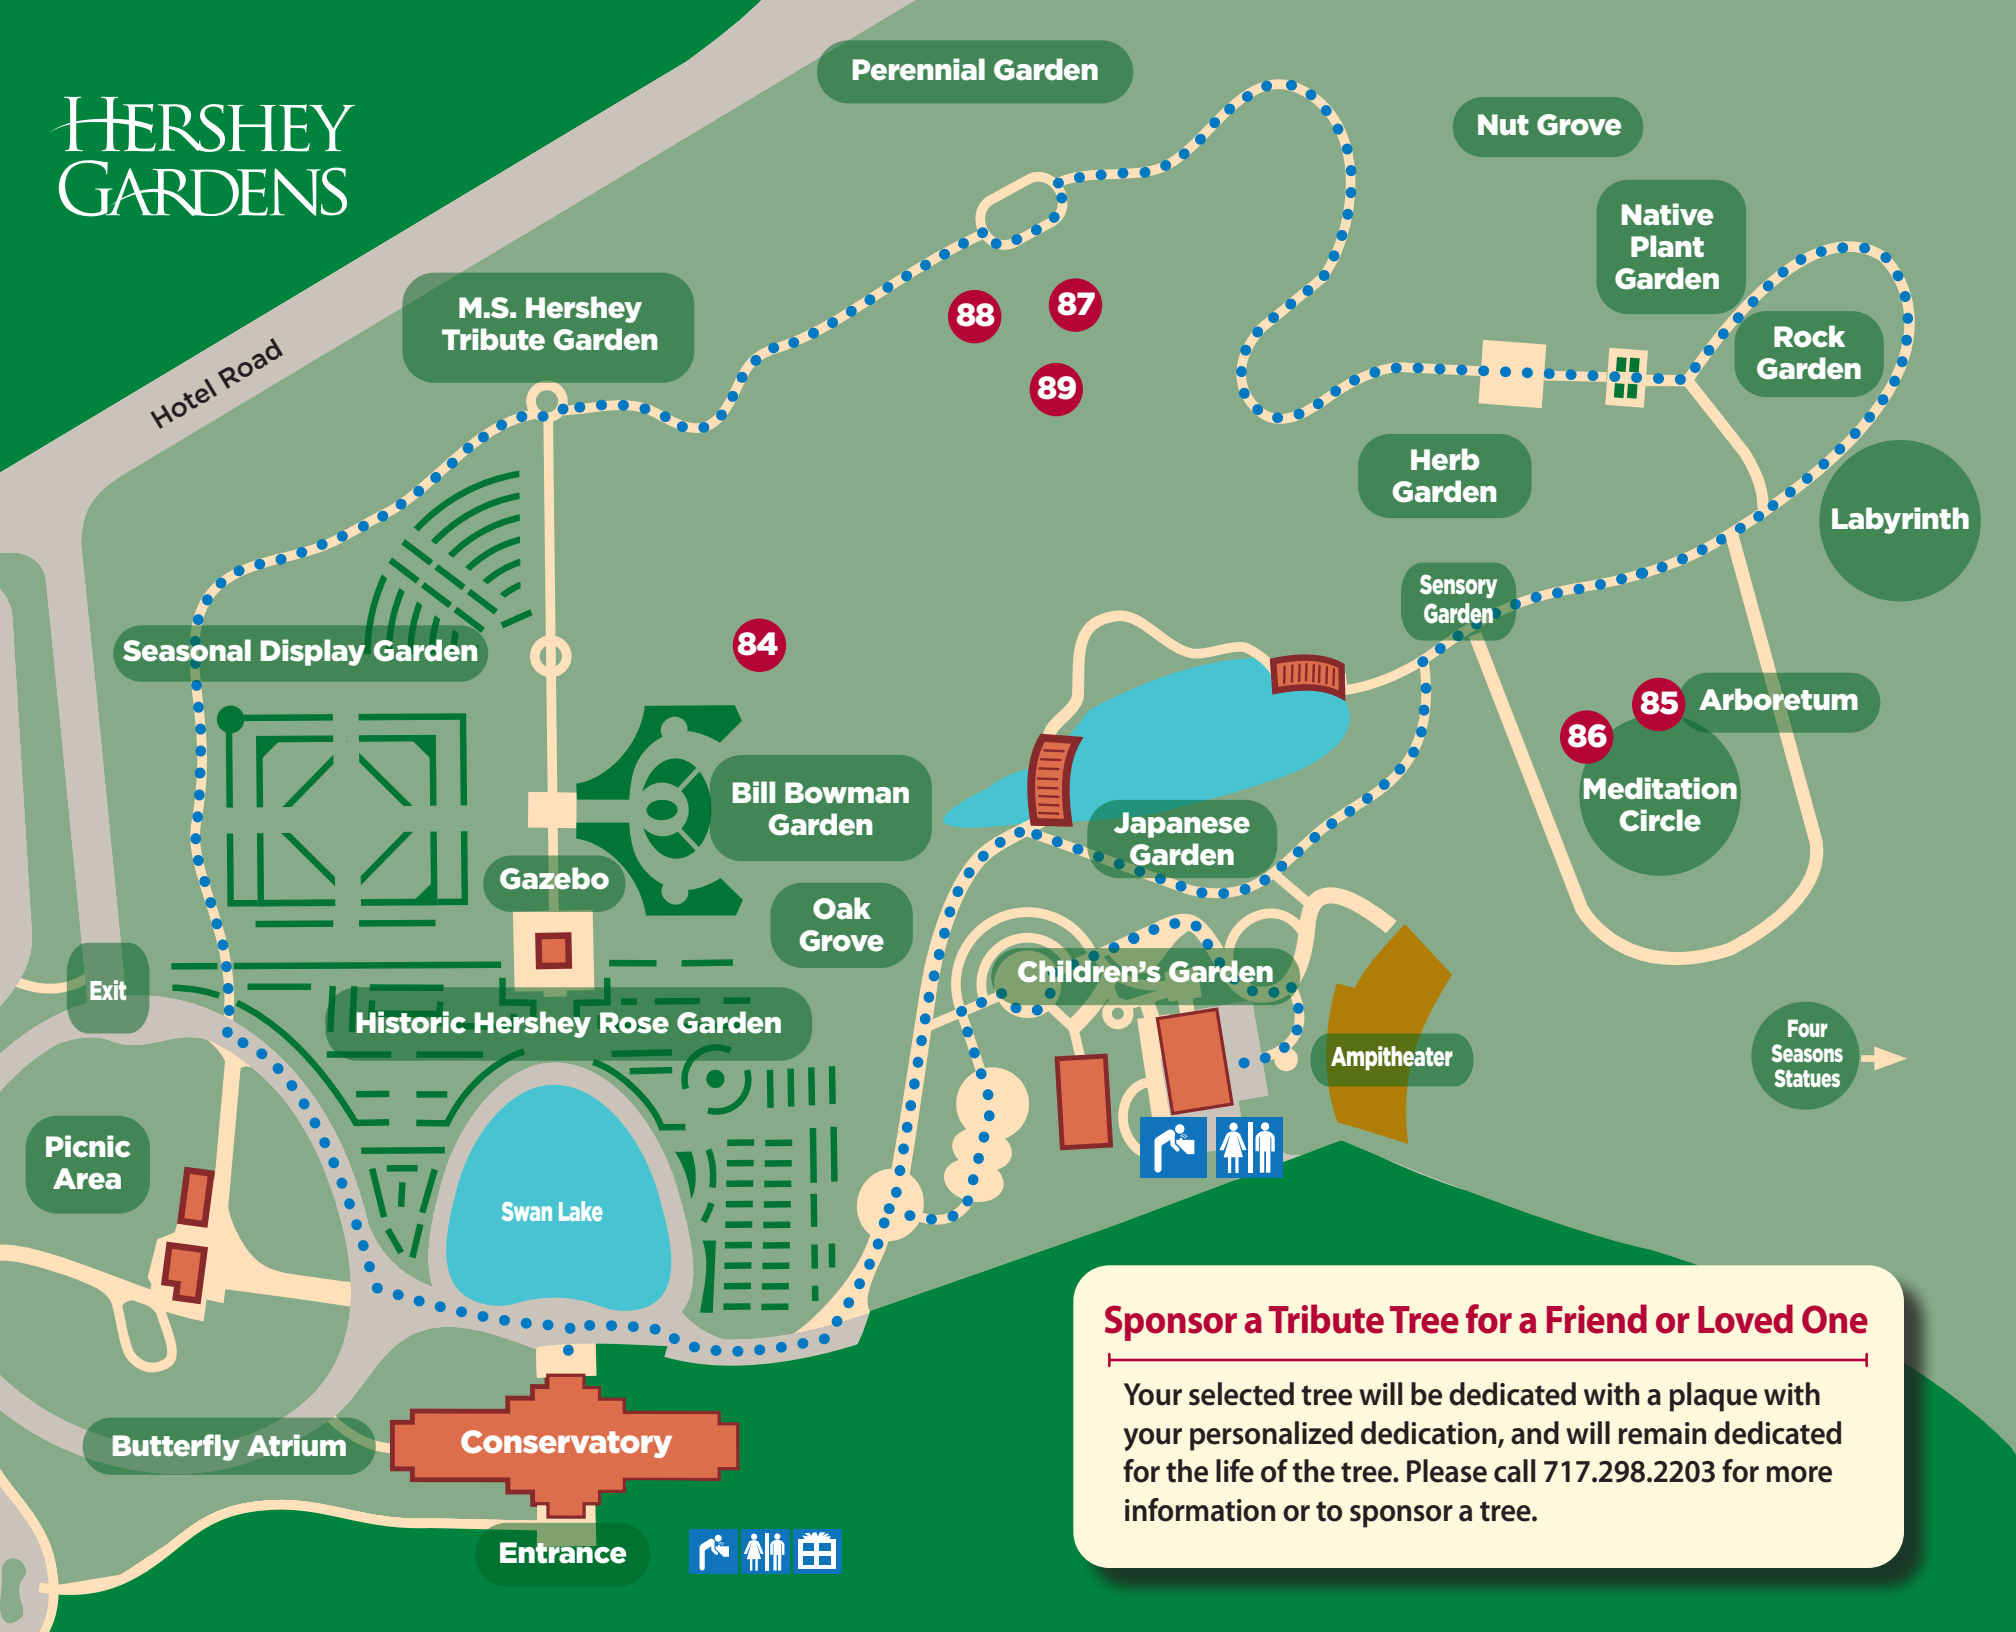

TRIBUTE TREE SPONSORSHIP OPPORTUNITIES

Existing Trees

- 84 Full Moon Japanese Maple - \$1250
- 85 Columnar Pin Oak - \$750
- 86 Columnar Pin Oak - \$750
- 87 Golden Rain Tree - \$750
- 88 Golden Rain Tree - \$750
- 89 Golden Rain Tree - \$750

Sponsor a Tribute Tree for a Friend or Loved One

Your selected tree will be dedicated with a plaque with your personalized dedication, and will remain dedicated for the life of the tree. Please call 717.298.2203 for more information or to sponsor a tree.