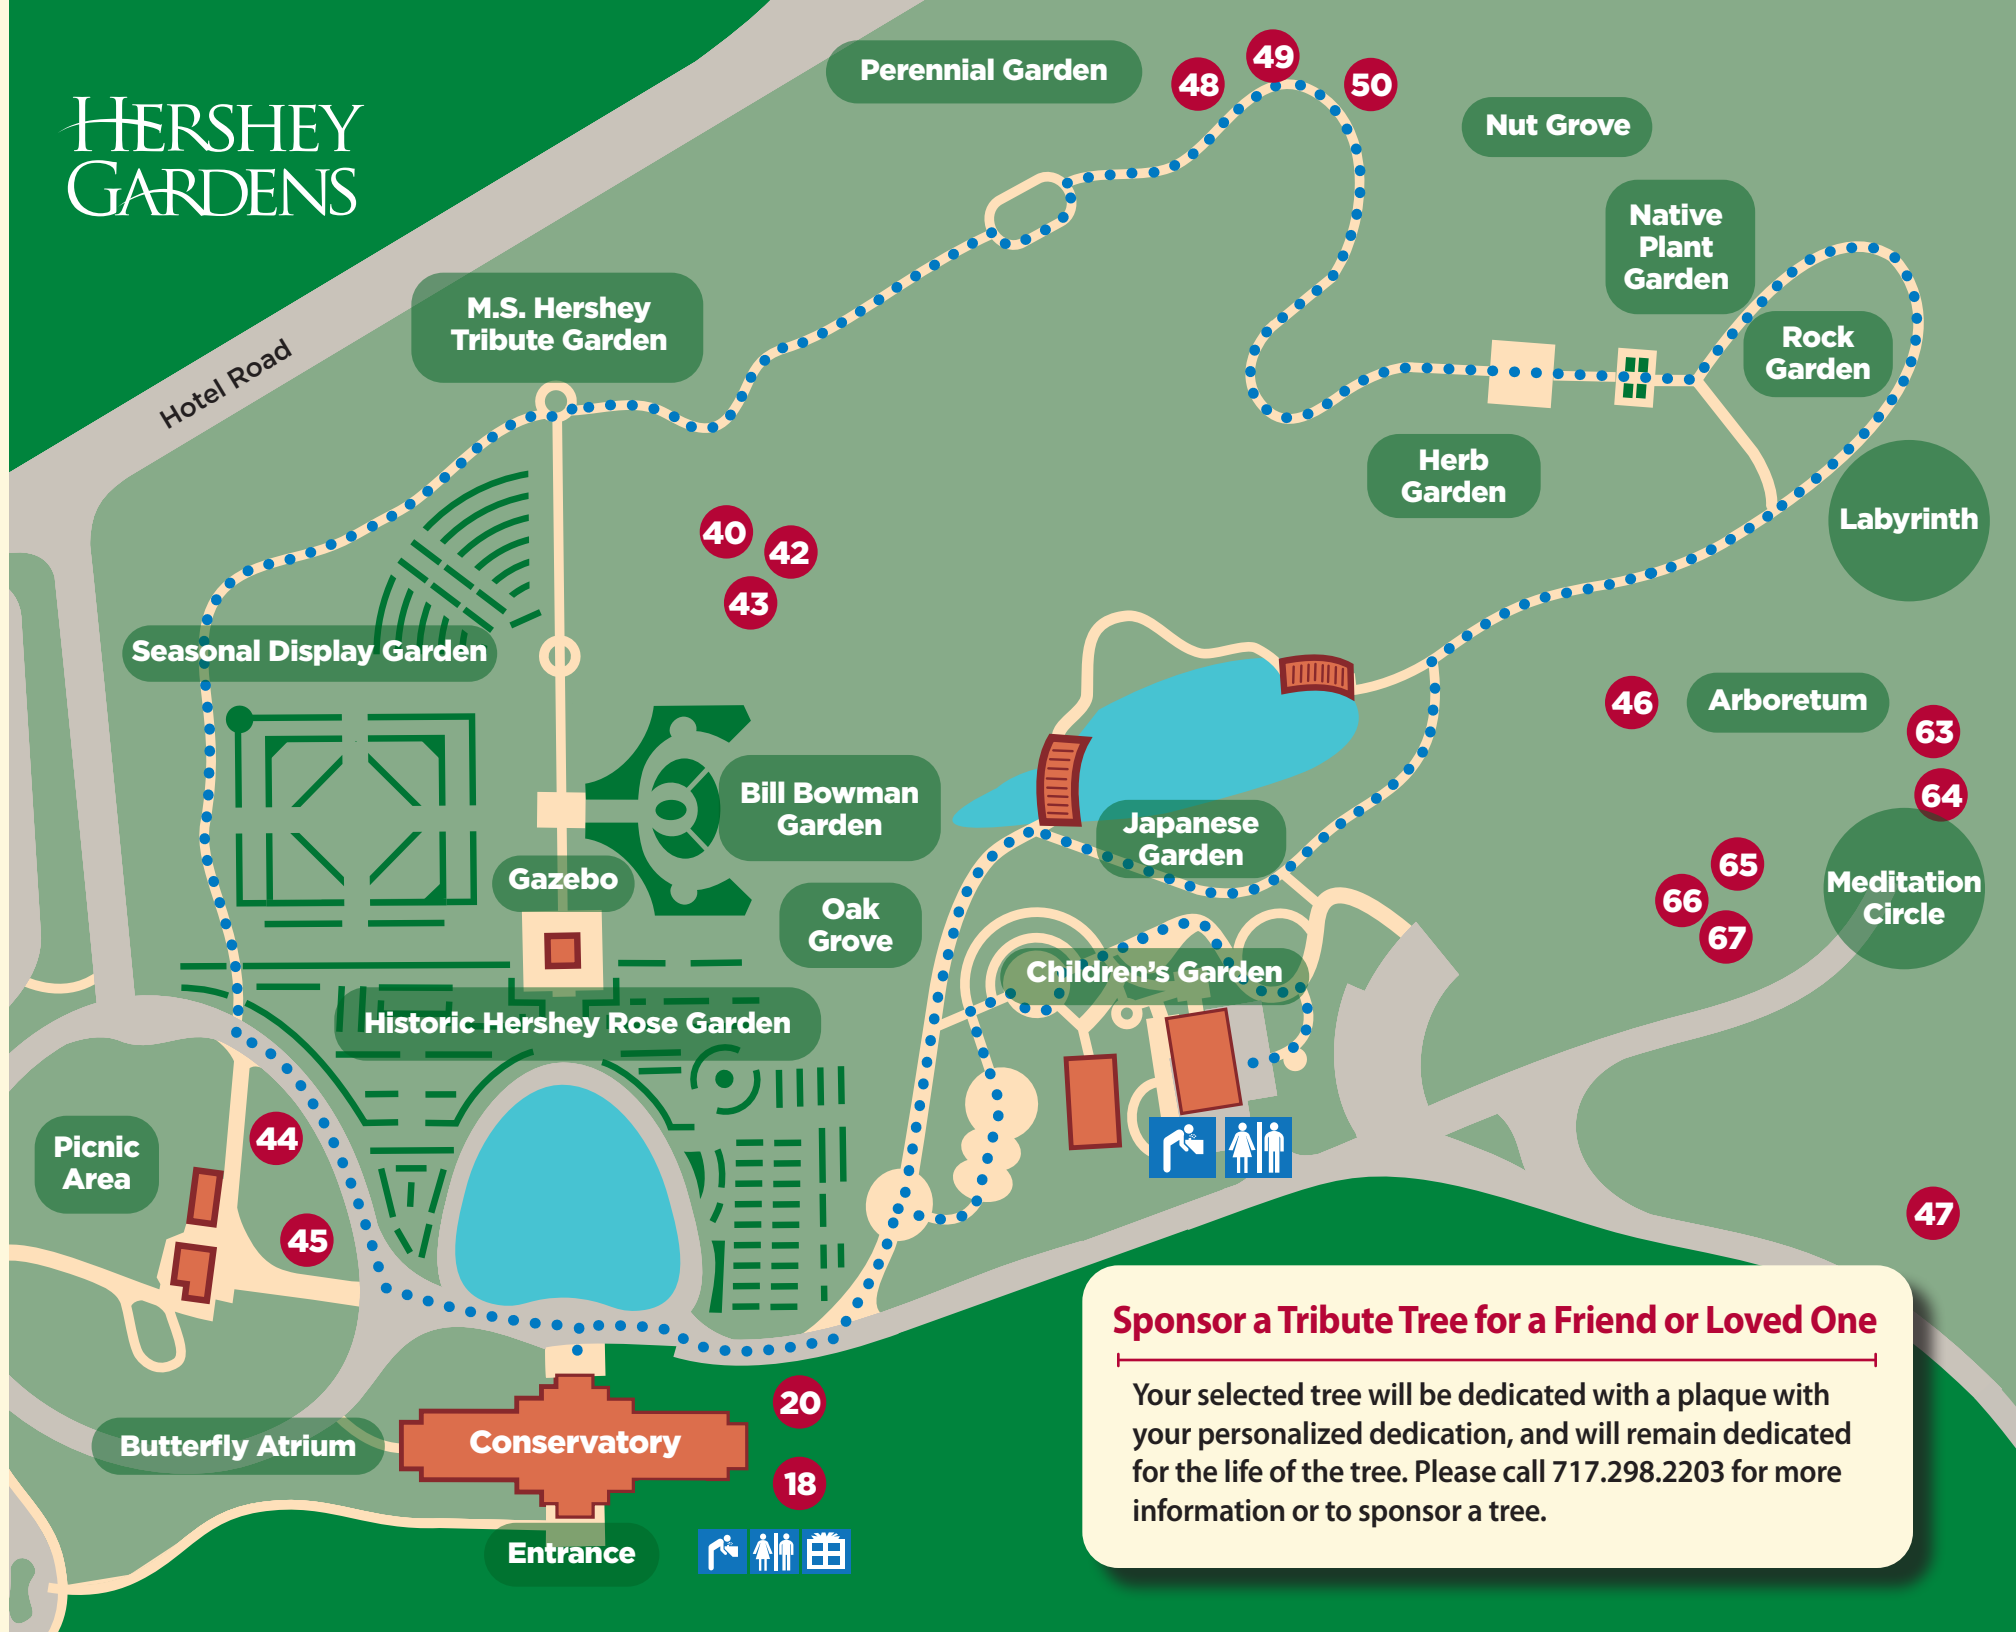

HERSHEY GARDENS

TRIBUTE TREE SPONSORSHIP OPPORTUNITIES

Existing Trees

- 18 Cherry 'Royal Burgundy' - **SOLD**
- 20 Cherry 'Royal Burgundy' - **SOLD**
- 40 Japanese Maple - \$1,000
- 42 Japanese Maple - \$1,000
- 43 Japanese Maple - **SOLD**
- 44 Dogwood 'Rutpink Scarlet Fire' - \$750
- 45 Dogwood 'Rutpink Scarlet Fire' - \$750
- 46 Columnar Pin Oak - \$750
- 47 Common Hackberry - **SOLD**
- 48 Black Gum 'Forest Fire' - \$750
- 49 Black Gum 'Forest Fire' - **SOLD**
- 50 Black Gum 'Forest Fire' - \$750
- 63 Dogwood 'Cherokee Princess' - **SOLD**
- 64 Dogwood 'Cherokee Princess' - **SOLD**

New Trees (to be planted)

- 65 Crabapple - \$750
- 66 Crabapple - \$750
- 67 Crabapple - \$750

Sponsor a Tribute Tree for a Friend or Loved One

Your selected tree will be dedicated with a plaque with your personalized dedication, and will remain dedicated for the life of the tree. Please call 717.298.2203 for more information or to sponsor a tree.