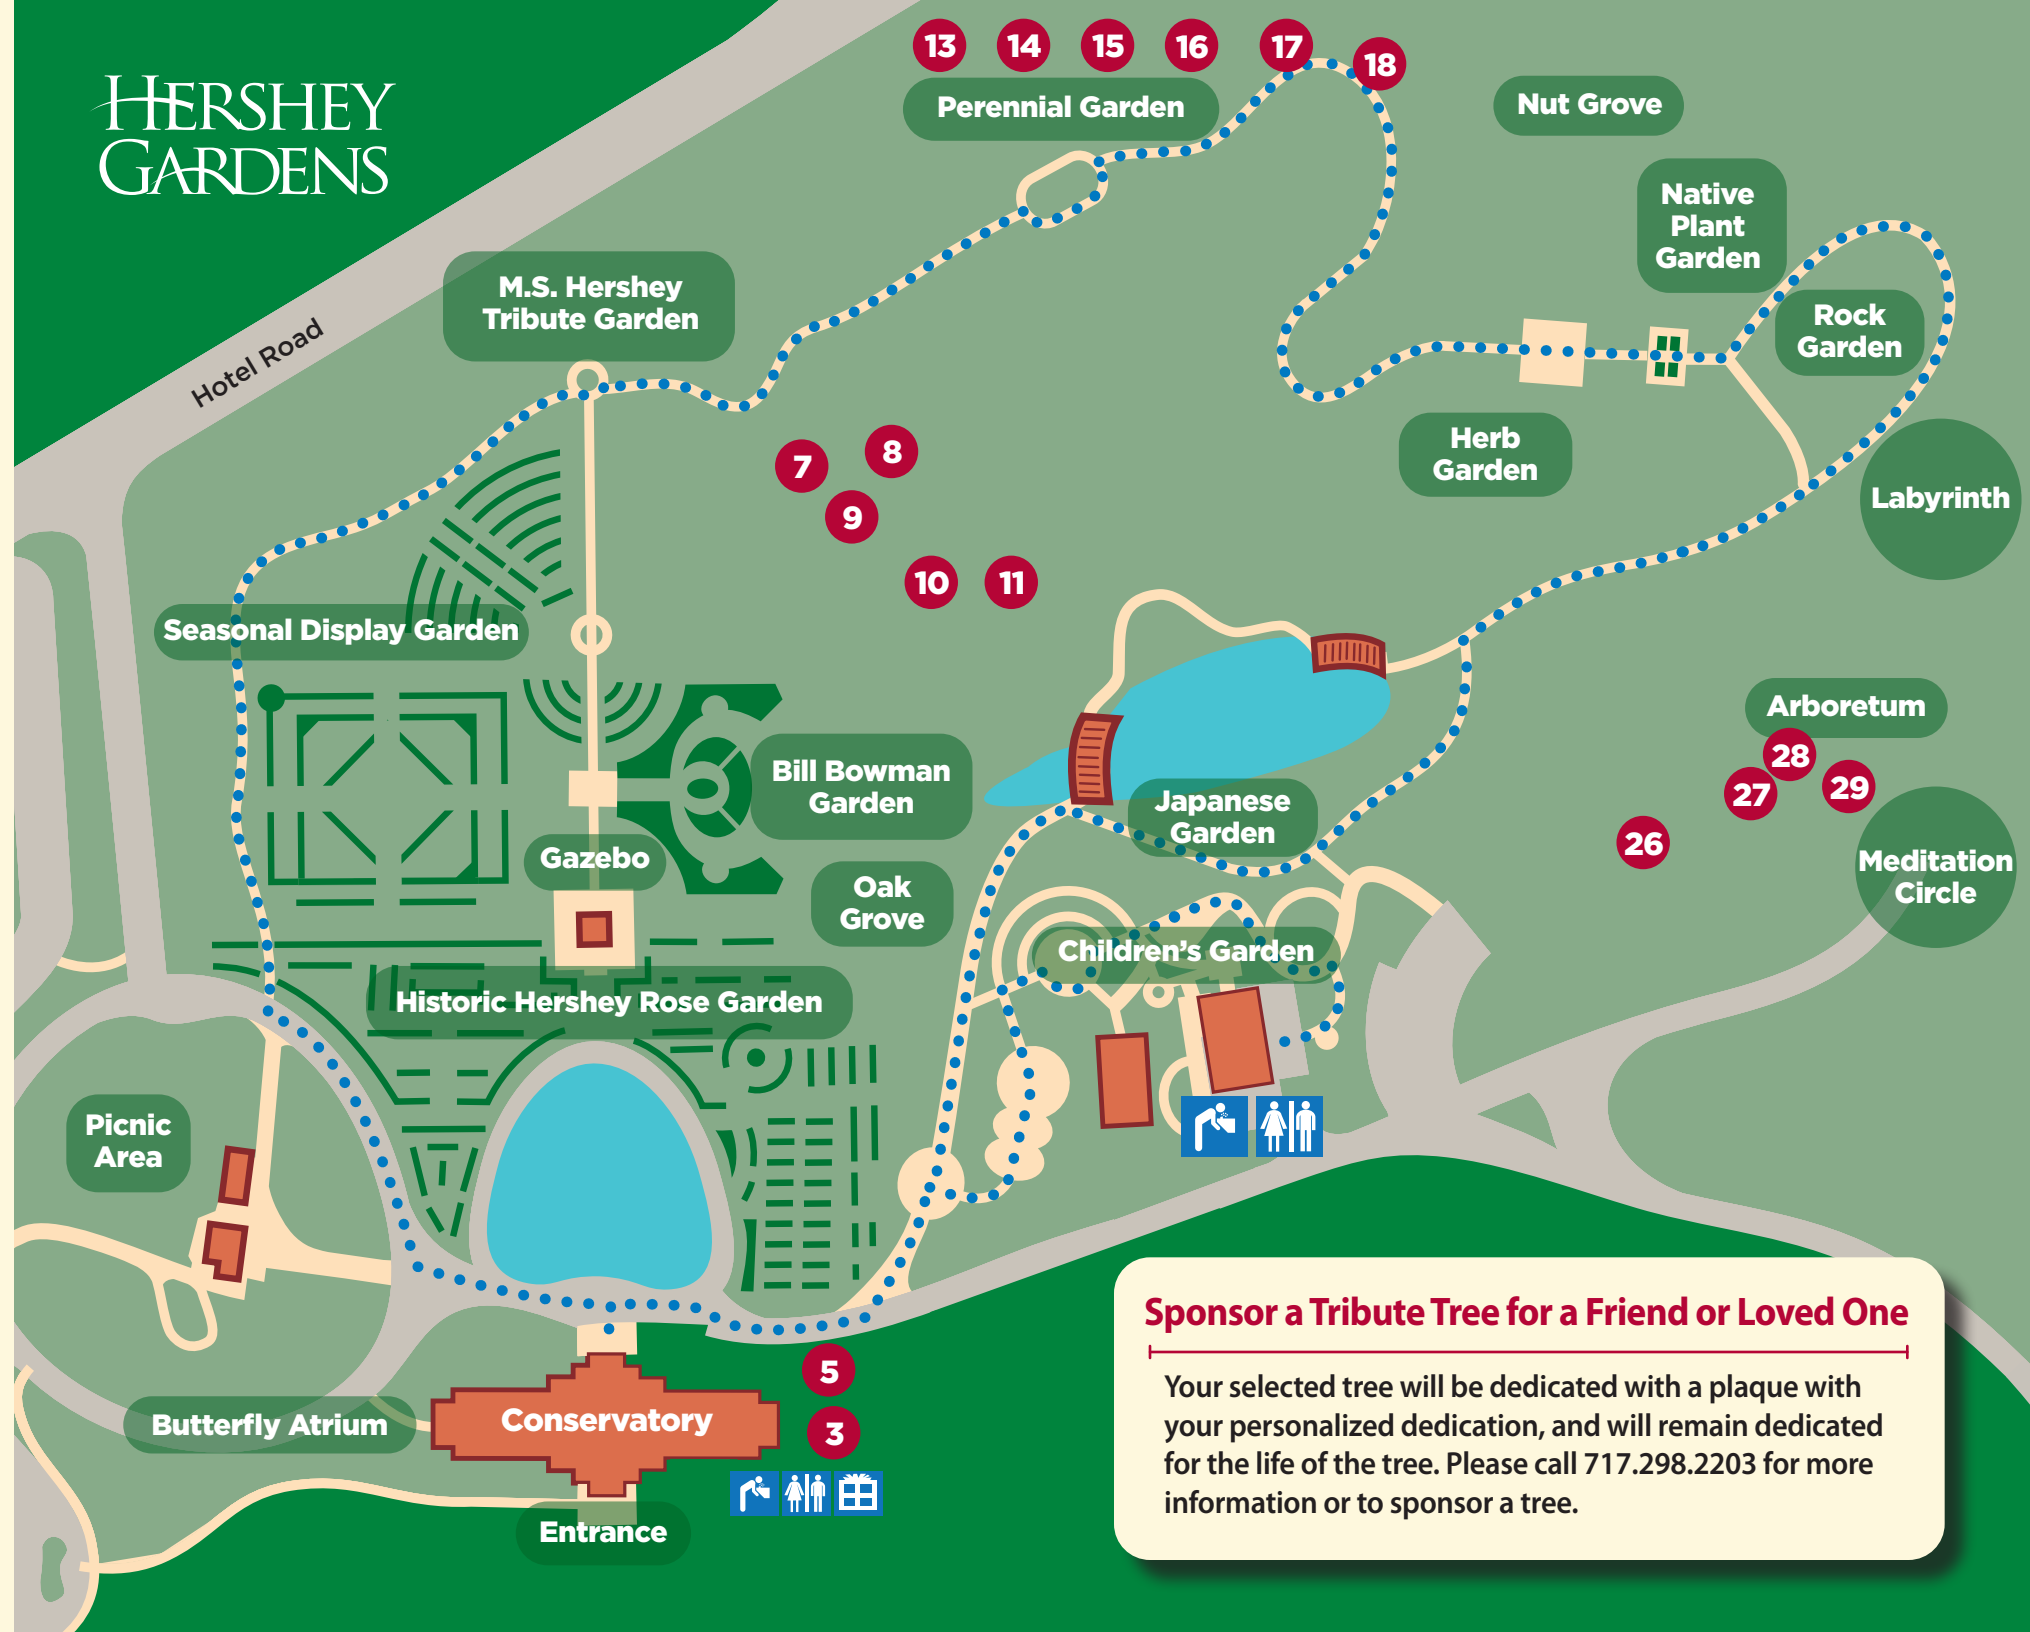

HERSHEY GARDENS

TRIBUTE TREE SPONSORSHIP OPPORTUNITIES

Existing Trees

- 3 Cherry 'Royal Burgundy' - \$750
- 5 Cherry 'Royal Burgundy' - \$750
- 7 Japanese Maple - **SOLD**
- 8 Japanese Maple - **SOLD**
- 9 Japanese Maple - \$1,000
- 10 Japanese Maple - \$1,000
- 11 Japanese Maple - \$1,000
- 13 Black Gum - \$750
- 14 Black Gum - \$750
- 15 Black Gum - \$750

New Trees (to be planted)

- 16 Large Shade Tree - \$750
- 17 Large Shade Tree - \$750
- 18 Large Shade Tree - \$750
- 26 Dogwood 'Cloud Nine' - \$750
- 27 Crabapple - \$750
- 28 Crabapple - \$750
- 29 Crabapple - \$750

Sponsor a Tribute Tree for a Friend or Loved One

Your selected tree will be dedicated with a plaque with your personalized dedication, and will remain dedicated for the life of the tree. Please call 717.298.2203 for more information or to sponsor a tree.