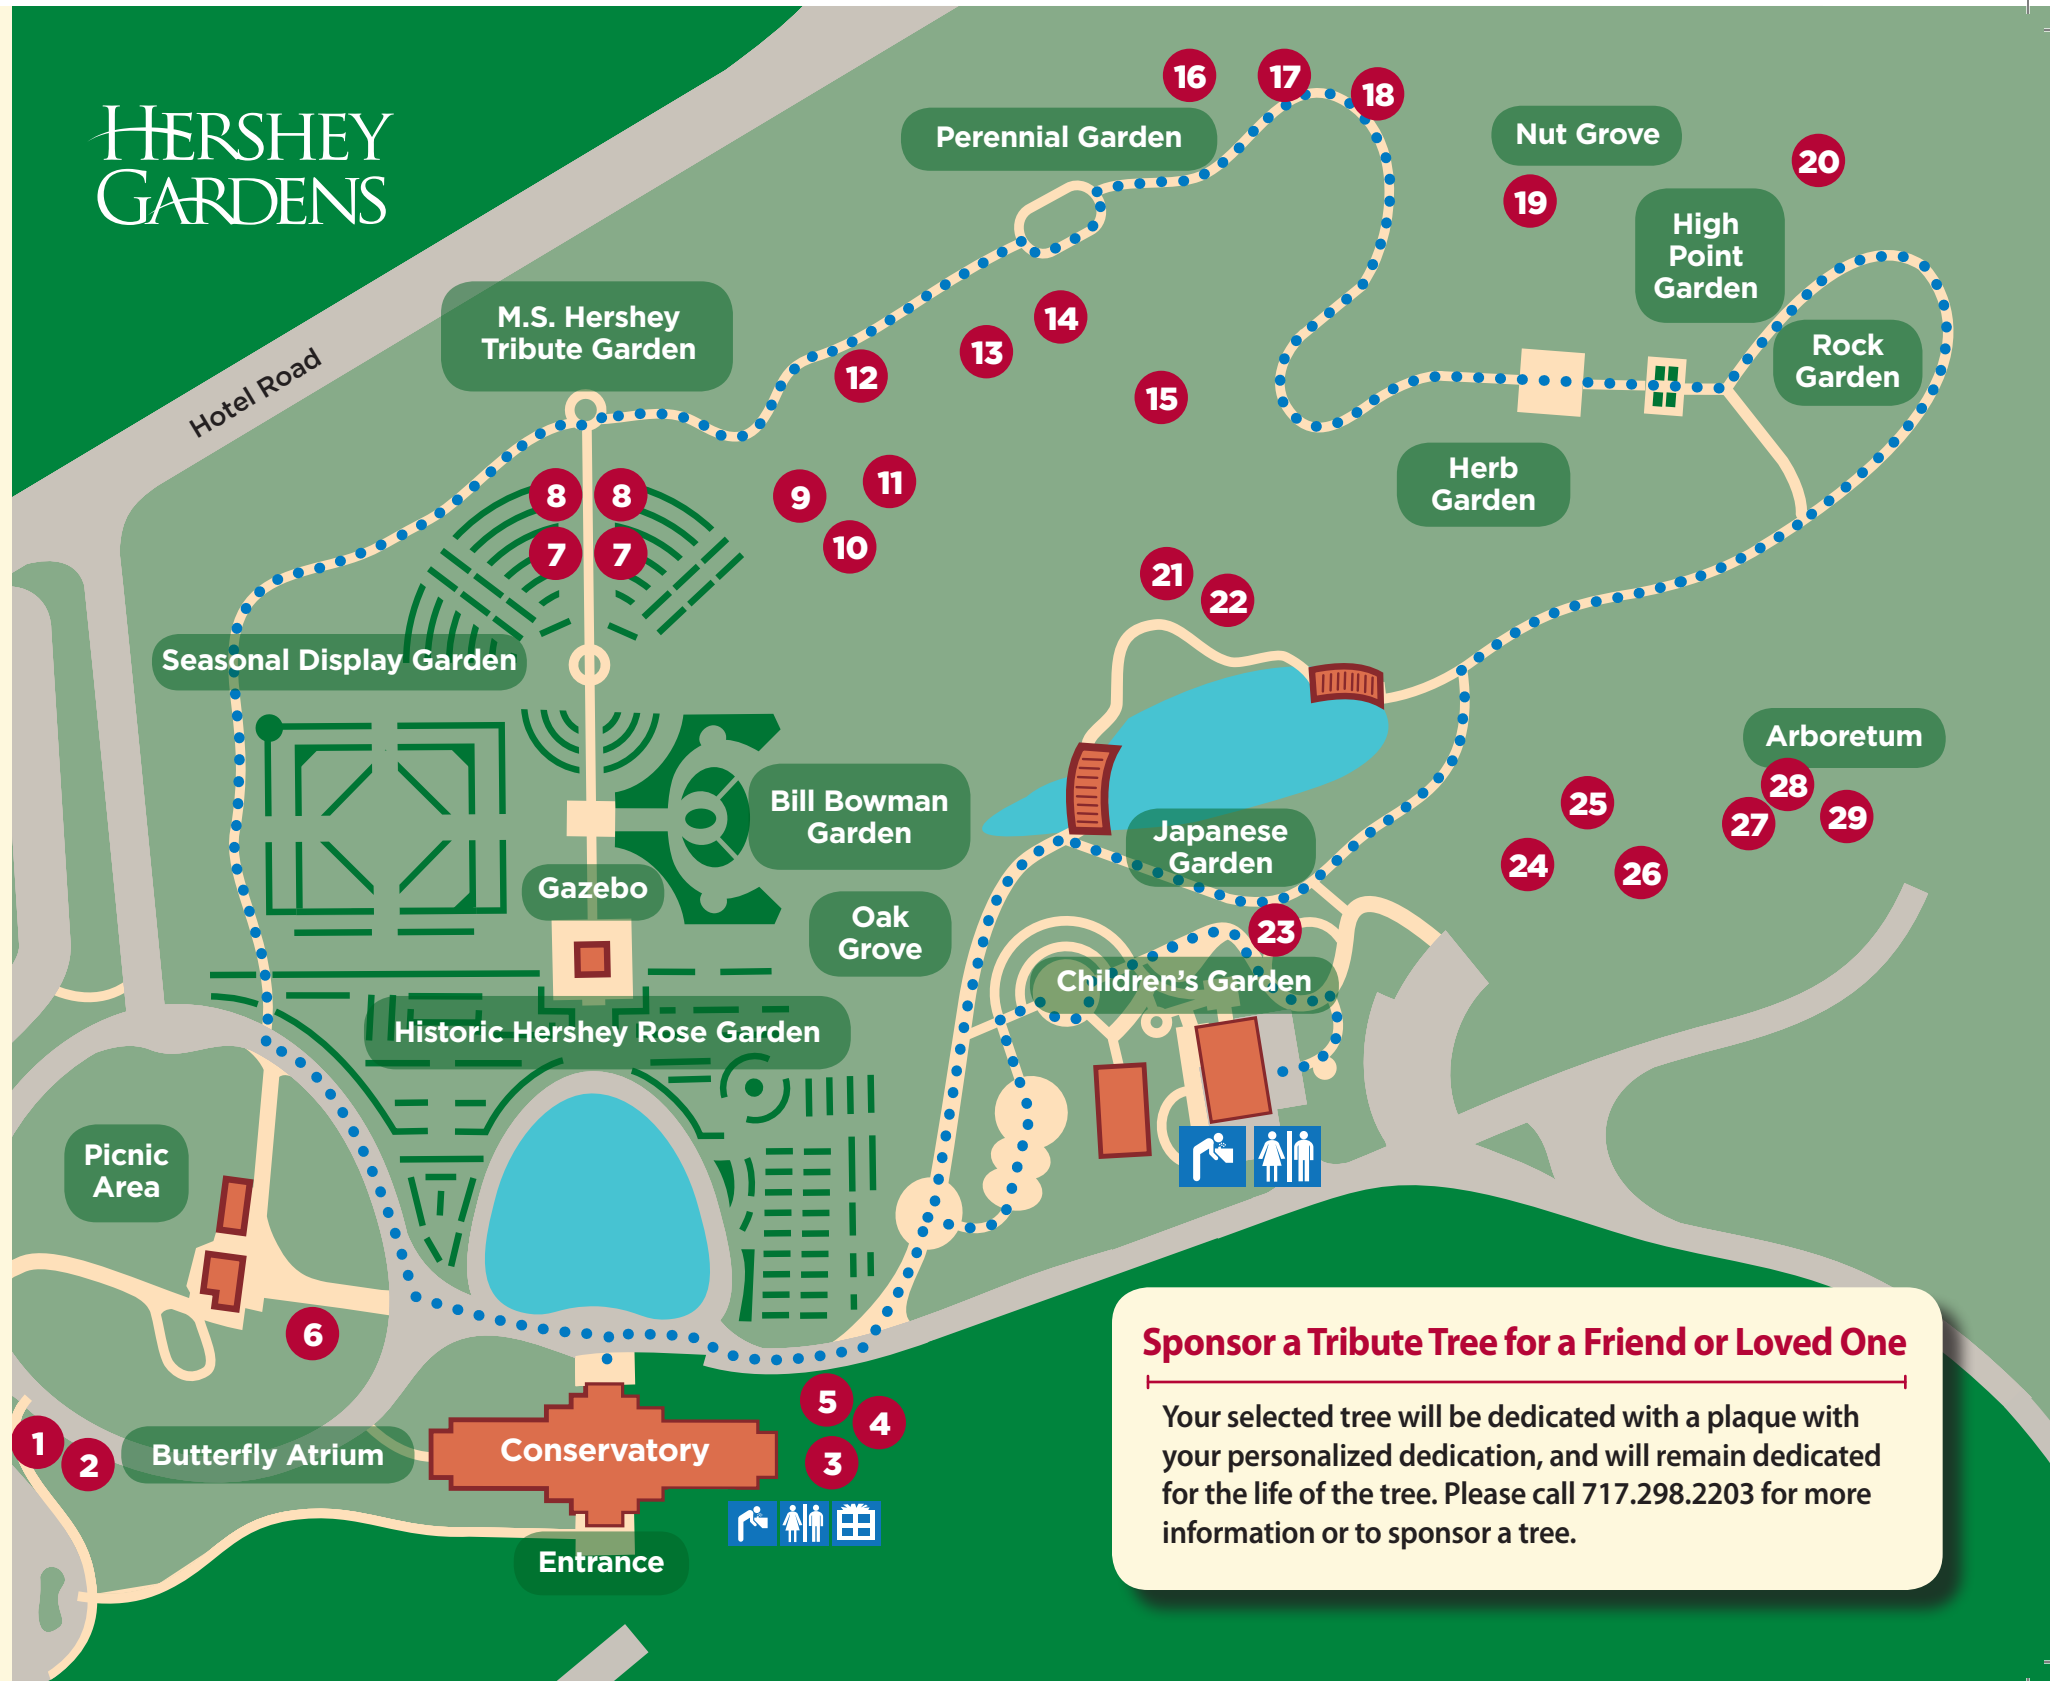

## TRIBUTE TREE SPONSORSHIP OPPORTUNITIES

### Existing Trees

- 1 Snow Fountain Cherry - **SOLD**
- 2 Snow Fountain Cherry - **SOLD**
- 3 Cherry 'Royal Burgundy' - \$750
- 4 Cherry 'Royal Burgundy' - \$750
- 5 Cherry 'Royal Burgundy' - \$750
- 6 Pin Oak - \$750
- 7 Pair of Columnar Cherry Trees - \$1,200
- 8 Pair of Columnar Cherry Trees - **SOLD**
- 12 Katsura Tree - \$750
- 15 Japanese Maple - **SOLD**
- 19 Magnolia - **SOLD**
- 23 Oriental Spruce 'Gowdy' - \$750
- 24 Dogwood 'Cloud Nine' - \$750
- 25 Dogwood 'Cloud Nine' - \$750
- 26 Dogwood 'Cloud Nine' - \$750

### New Trees (to be planted)

- 9 Japanese Maple - \$1,000
- 10 Japanese Maple - \$1,000
- 11 Japanese Maple - \$1,000
- 13 Japanese Maple - \$1,000
- 14 Japanese Maple - \$1,000
- 16 Large Shade Tree - \$750
- 17 Large Shade Tree - \$750
- 18 Large Shade Tree - \$750
- 20 Magnolia - **SOLD**
- 21 Japanese Maple 'Dancing Peacock' - \$1,000
- 22 Japanese Maple 'Dancing Peacock' - \$1,000
- 27 Crabapple - \$750
- 28 Crabapple - \$750
- 29 Crabapple - \$750

### Sponsor a Tribute Tree for a Friend or Loved One

Your selected tree will be dedicated with a plaque with your personalized dedication, and will remain dedicated for the life of the tree. Please call 717.298.2203 for more information or to sponsor a tree.