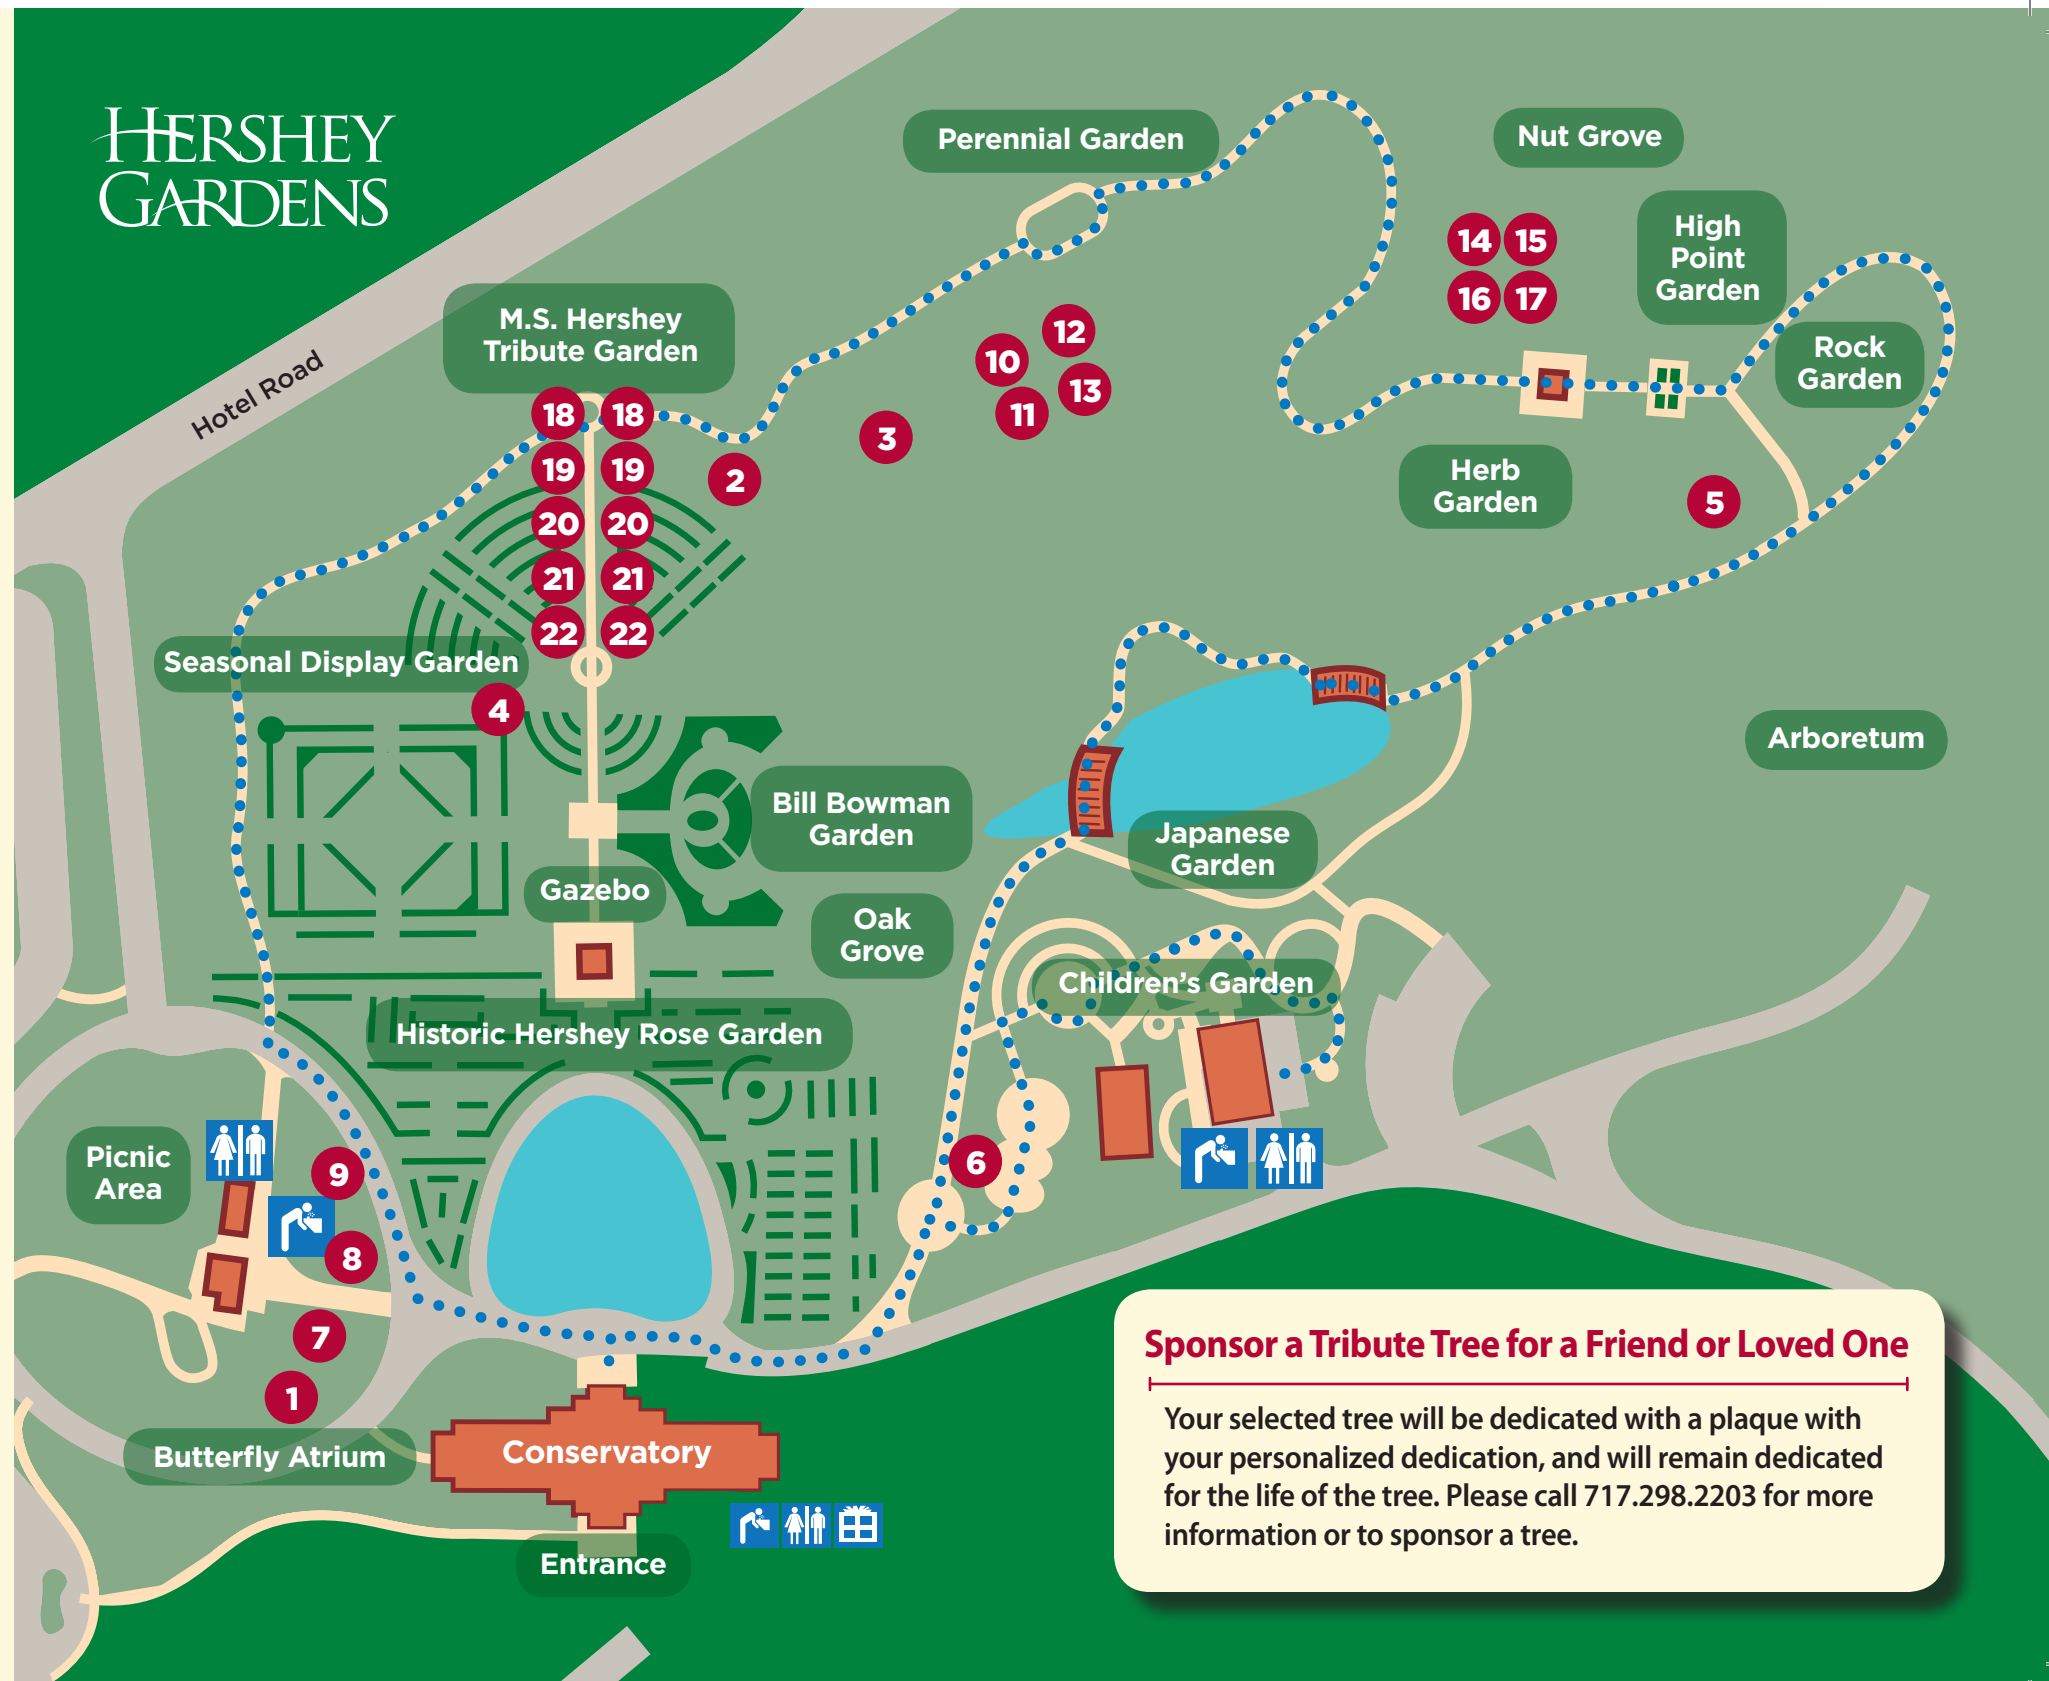

TRIBUTE TREE SPONSORSHIP OPPORTUNITIES

Existing Trees

- 2 Katsura Tree - \$750
- 3 Japanese Maple - \$1,200
- 4 Oriental Spruce - \$750
- 5 Oriental Spruce - SOLD
- 6 Columnar Maple - SOLD

New Trees (to be planted)

- 1 Oak Tree - SOLD
- 7 Oak Tree - SOLD (will replace declining oak tree)
- 8 Oak Tree - SOLD (will replace declining oak tree)
- 9 Oak Tree - SOLD (will replace declining oak tree)
- 10 Japanese Maple - \$1000 (will replace declining Japanese Maple)
- 11 Japanese Maple - \$1,000
- 12 Japanese Maple - \$1,000
- 13 Japanese Maple - \$1,000
- 14 Magnolia - SOLD (will replace a declining Magnolia tree)
- 15 Magnolia - \$750
- 16 Magnolia - \$750
- 17 Magnolia - \$750
- 18 Pair of columnar trees - SOLD
- 19 Pair of columnar trees - SOLD
- 20 Pair of columnar trees - \$1,200
- 21 Pair of columnar trees - \$1,200
- 22 Pair of columnar trees - \$1,200

Sponsor a Tribute Tree for a Friend or Loved One

Your selected tree will be dedicated with a plaque with your personalized dedication, and will remain dedicated for the life of the tree. Please call 717.298.2203 for more information or to sponsor a tree.