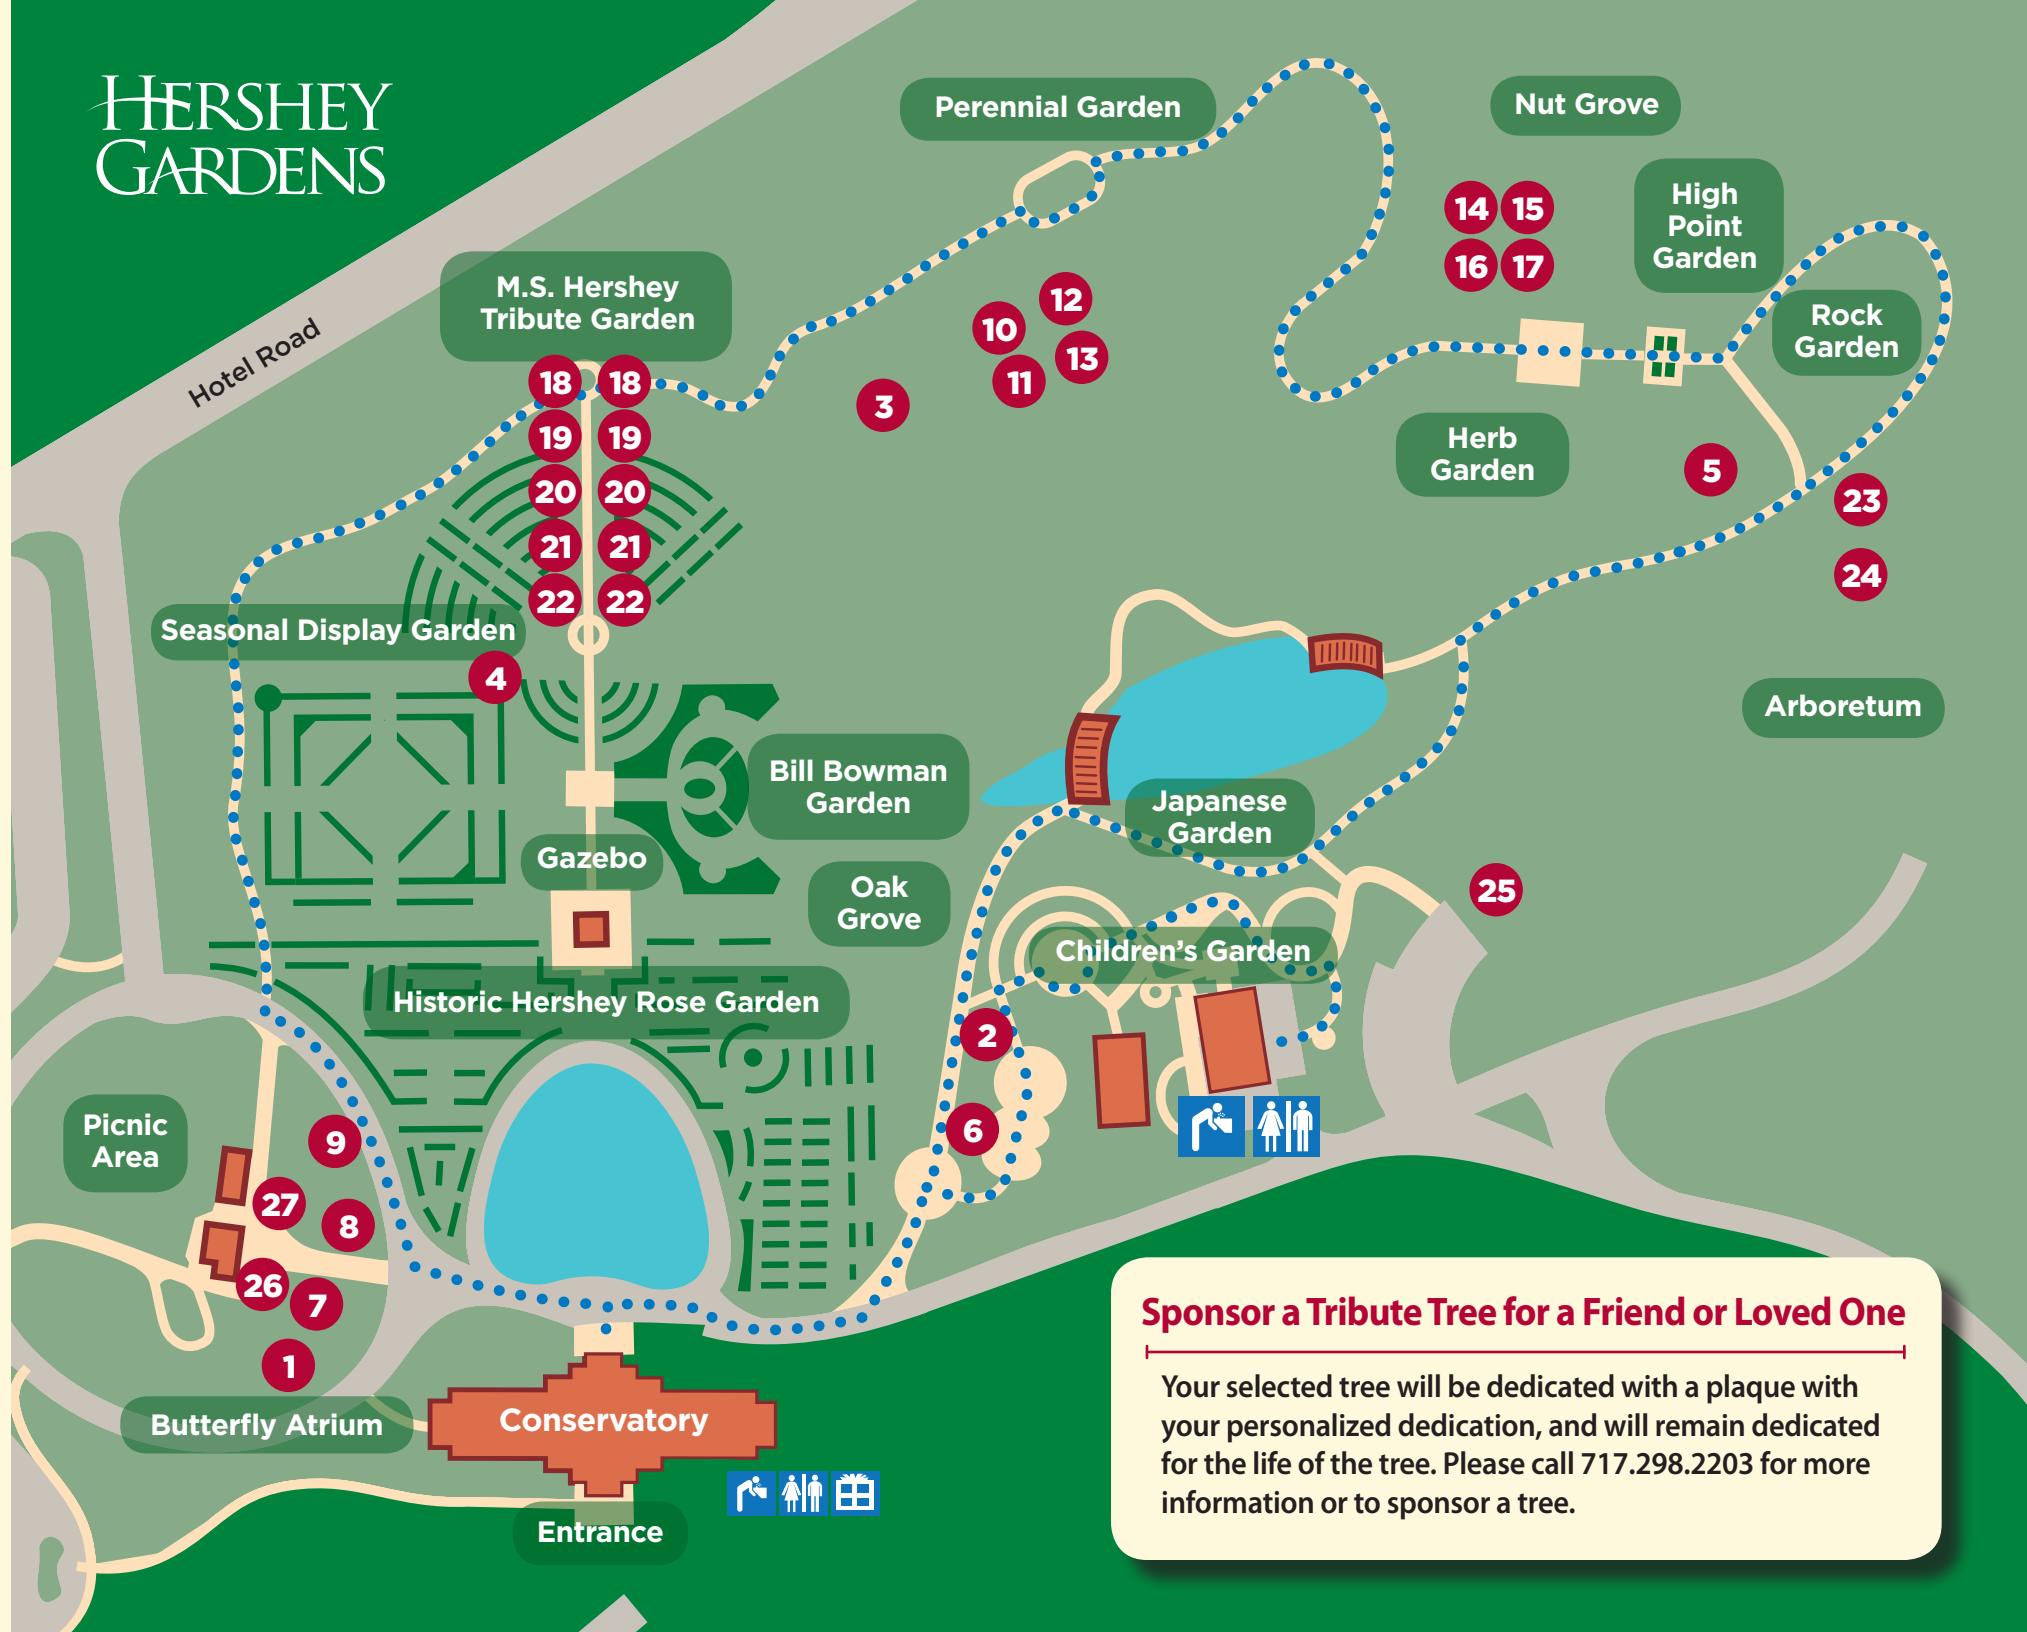

# TRIBUTE TREE SPONSORSHIP OPPORTUNITIES

## Existing Trees

- 2 Umbrella Pine - \$750
- 3 Japanese Maple - \$1,200
- 4 Oriental Spruce - SOLD
- 5 Oriental Spruce - SOLD
- 6 Columnar Maple - SOLD
- 18 Pair of columnar trees - SOLD
- 19 Pair of columnar trees - SOLD
- 20 Pair of columnar trees - SOLD
- 21 Pair of columnar trees - \$1,200
- 22 Pair of columnar trees - SOLD

**Sponsor a Tribute Tree for a Friend or Loved One**

Your selected tree will be dedicated with a plaque with your personalized dedication, and will remain dedicated for the life of the tree. Please call 717.298.2203 for more information or to sponsor a tree.