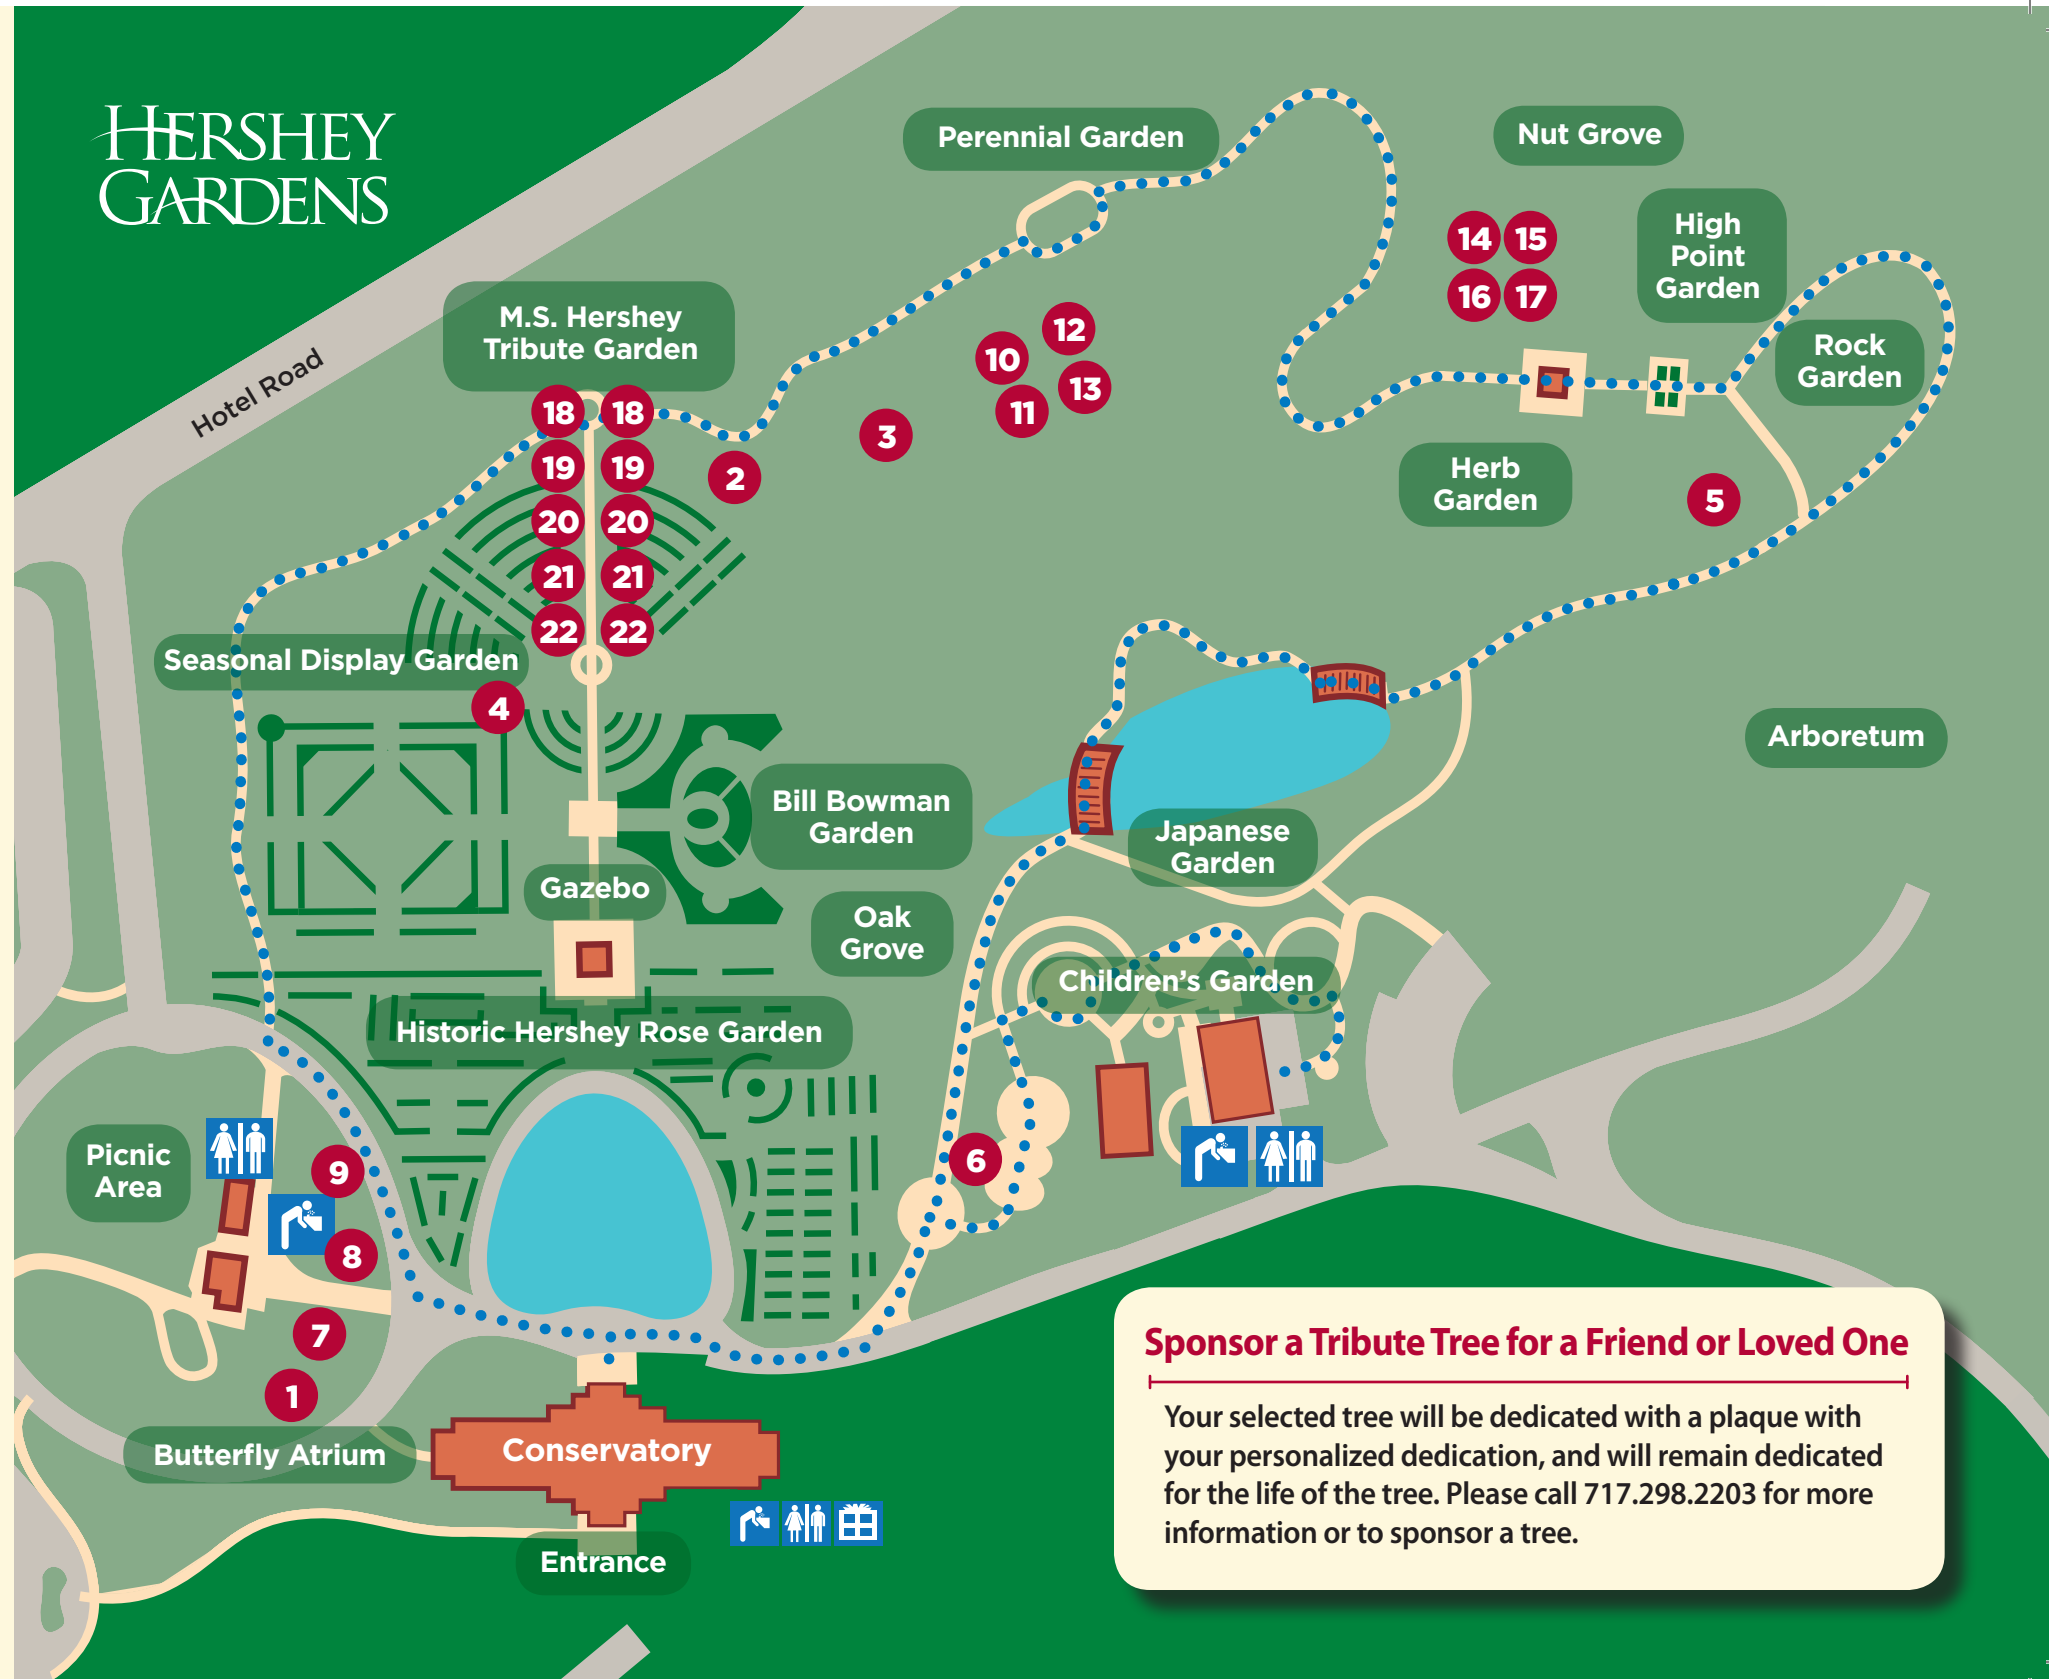

TRIBUTE TREE SPONSORSHIP OPPORTUNITIES

Existing Trees

- 2 Katsura Tree - \$750
- 3 Japanese Maple - \$1,200
- 4 Oriental Spruce - SOLD
- 5 Oriental Spruce - SOLD
- 6 Columnar Maple - SOLD

New Trees (to be planted)

- 1 Oak Tree - SOLD
- 7 Oak Tree - SOLD (will replace declining oak tree)
- 8 Oak Tree - SOLD (will replace declining oak tree)
- 9 Oak Tree - SOLD (will replace declining oak tree)
- 10 Japanese Maple - \$1000 (will replace declining Japanese Maple)
- 11 Japanese Maple - \$1,000
- 12 Japanese Maple - \$1,000
- 13 Japanese Maple - \$1,000
- 14 Magnolia - SOLD (will replace a declining Magnolia tree)
- 15 Magnolia - \$750
- 16 Magnolia - \$750
- 17 Magnolia - \$750
- 18 Pair of columnar trees - SOLD
- 19 Pair of columnar trees - SOLD
- 20 Pair of columnar trees - \$1,200
- 21 Pair of columnar trees - \$1,200
- 22 Pair of columnar trees - \$1,200

Sponsor a Tribute Tree for a Friend or Loved One

Your selected tree will be dedicated with a plaque with your personalized dedication, and will remain dedicated for the life of the tree. Please call 717.298.2203 for more information or to sponsor a tree.