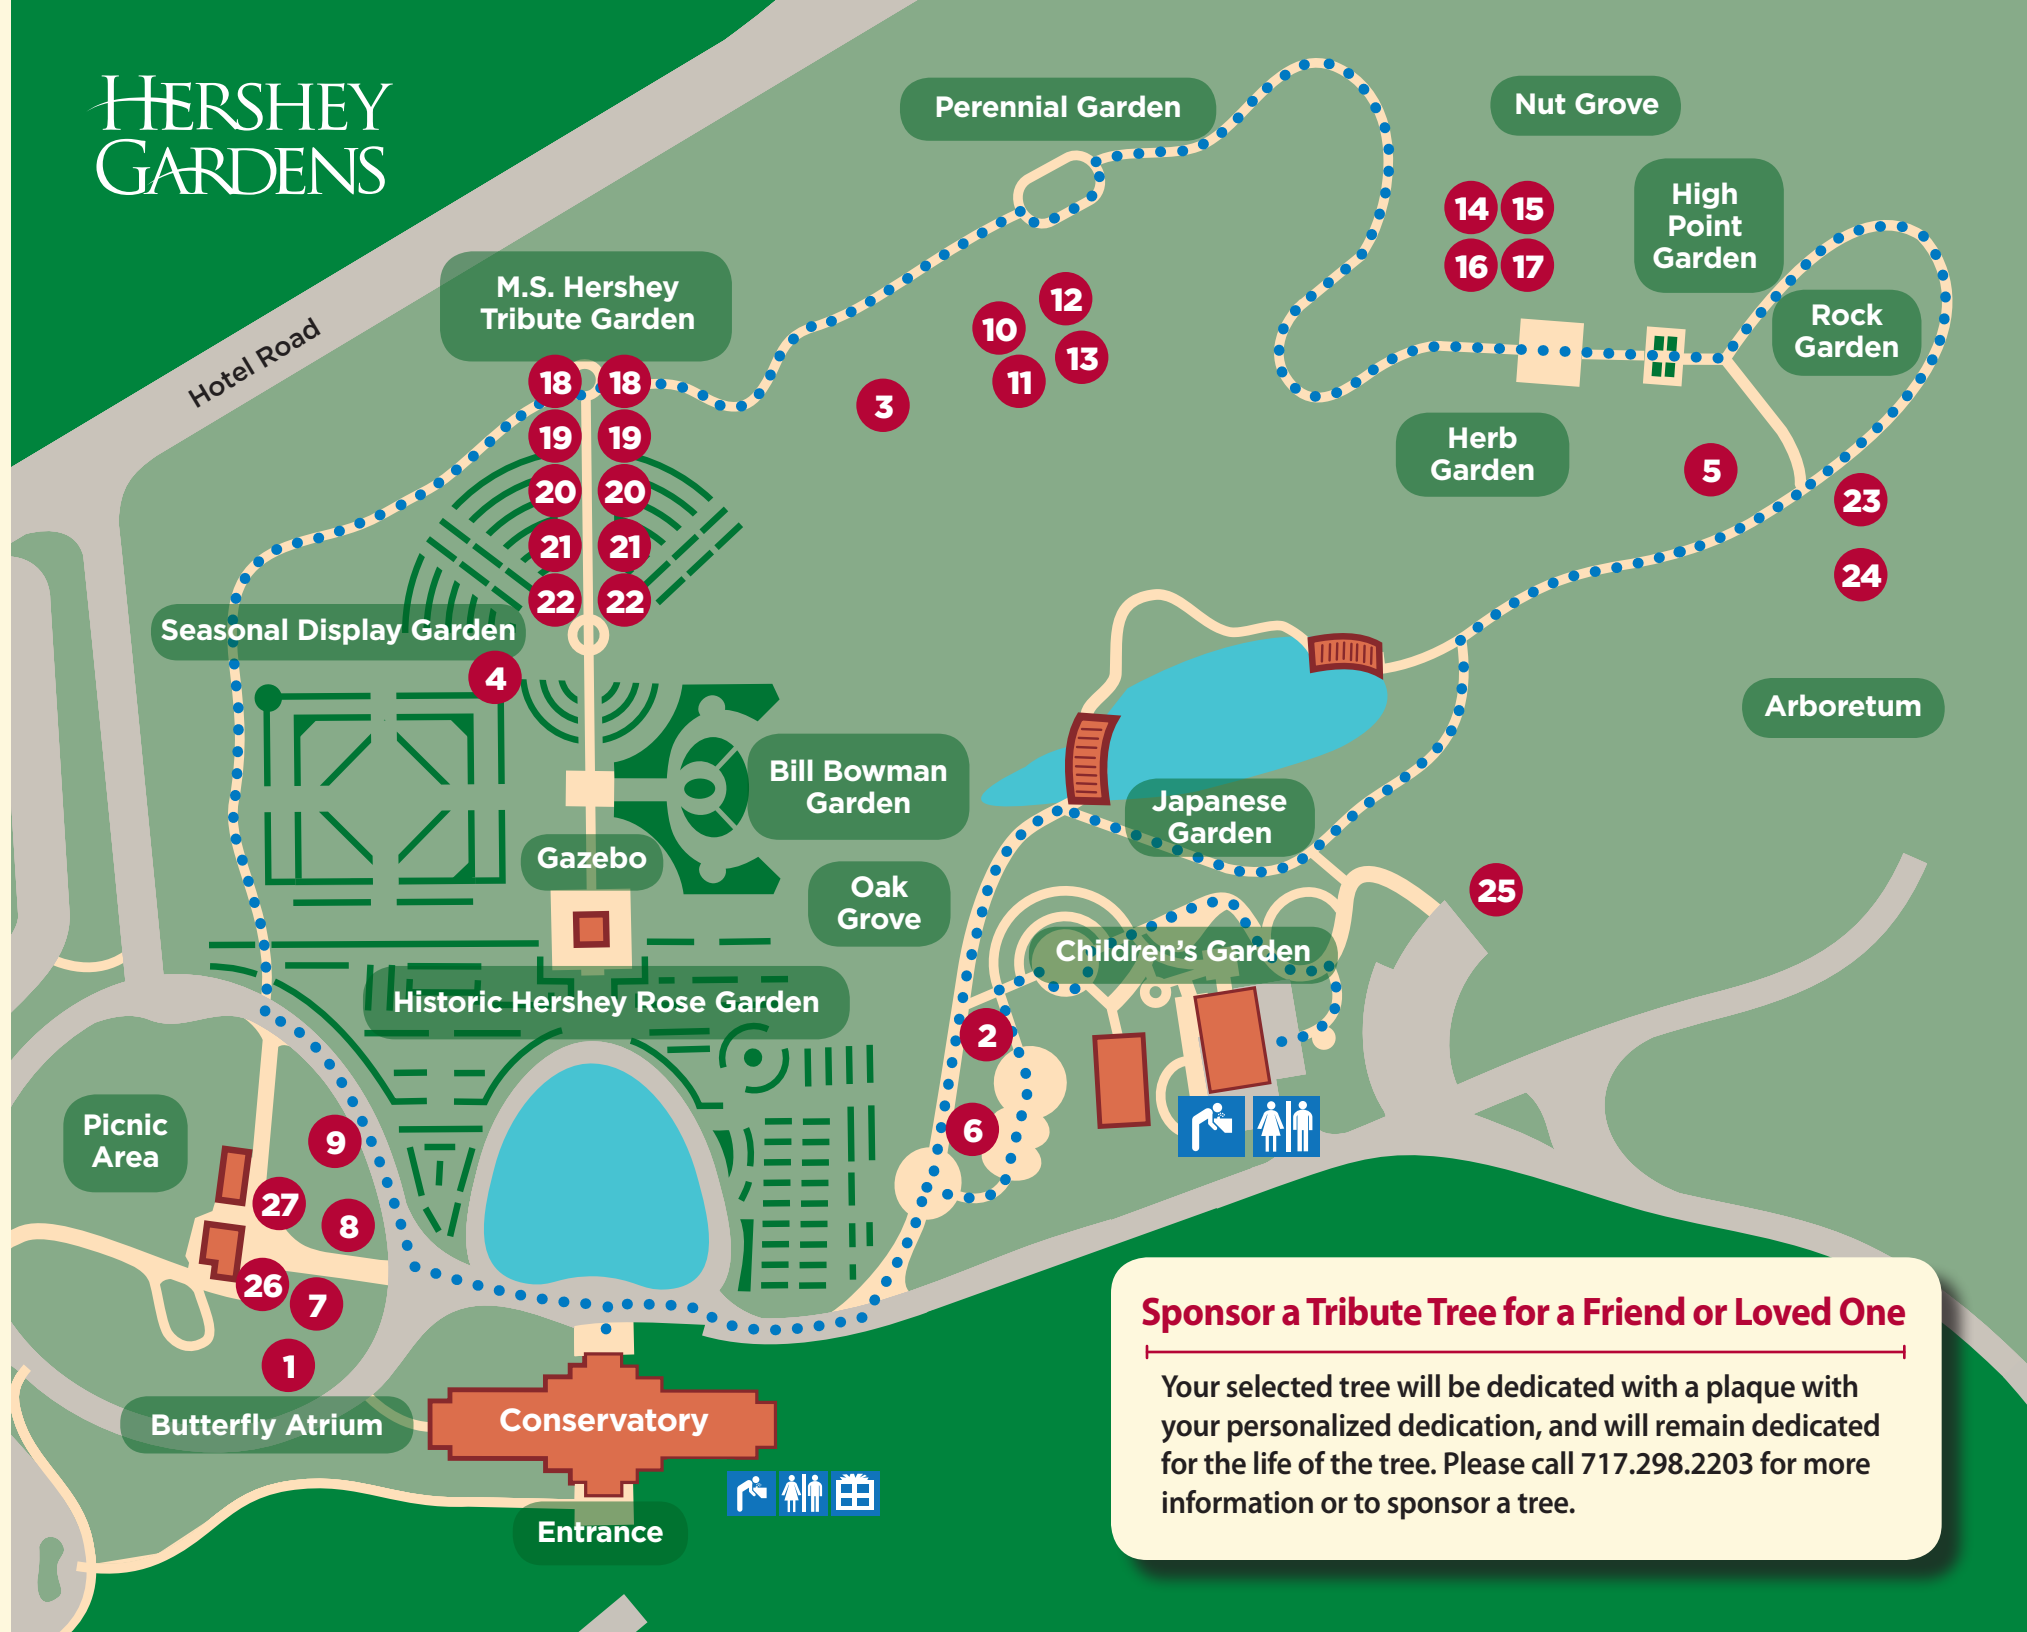

TRIBUTE TREE SPONSORSHIP OPPORTUNITIES

Existing Trees

- 2 Umbrella Pine - SOLD
- 3 Japanese Maple - \$1,200
- 4 Oriental Spruce - SOLD
- 5 Oriental Spruce - SOLD
- 6 Columnar Maple - SOLD
- 18 Pair of columnar trees - SOLD
- 19 Pair of columnar trees - SOLD
- 20 Pair of columnar trees - \$1,200
- 21 Pair of columnar trees - \$1,200
- 22 Pair of columnar trees - SOLD

New Trees (to be planted)

- 1 Oak Tree - SOLD
- 7 Oak Tree - SOLD
- 8 Oak Tree - SOLD
- 9 Oak Tree - SOLD
- 10 Japanese Maple - \$1000 (will replace declining Japanese Maple)
- 11 Japanese Maple - \$1,000
- 12 Japanese Maple - \$1,000
- 13 Japanese Maple - \$1,000
- 14 Magnolia - SOLD (will replace a declining Magnolia tree)
- 15 Magnolia - \$750
- 16 Magnolia - SOLD
- 17 Magnolia - \$750
- 23 Oak Tree - SOLD
- 24 Parrotia Tree - SOLD
- 25 Three (3) Bald Cypress - \$1000
- 26 Oak Tree - \$750 (will replace a declining tree)
- 27 Oak Tree - SOLD

Sponsor a Tribute Tree for a Friend or Loved One

Your selected tree will be dedicated with a plaque with your personalized dedication, and will remain dedicated for the life of the tree. Please call 717.298.2203 for more information or to sponsor a tree.