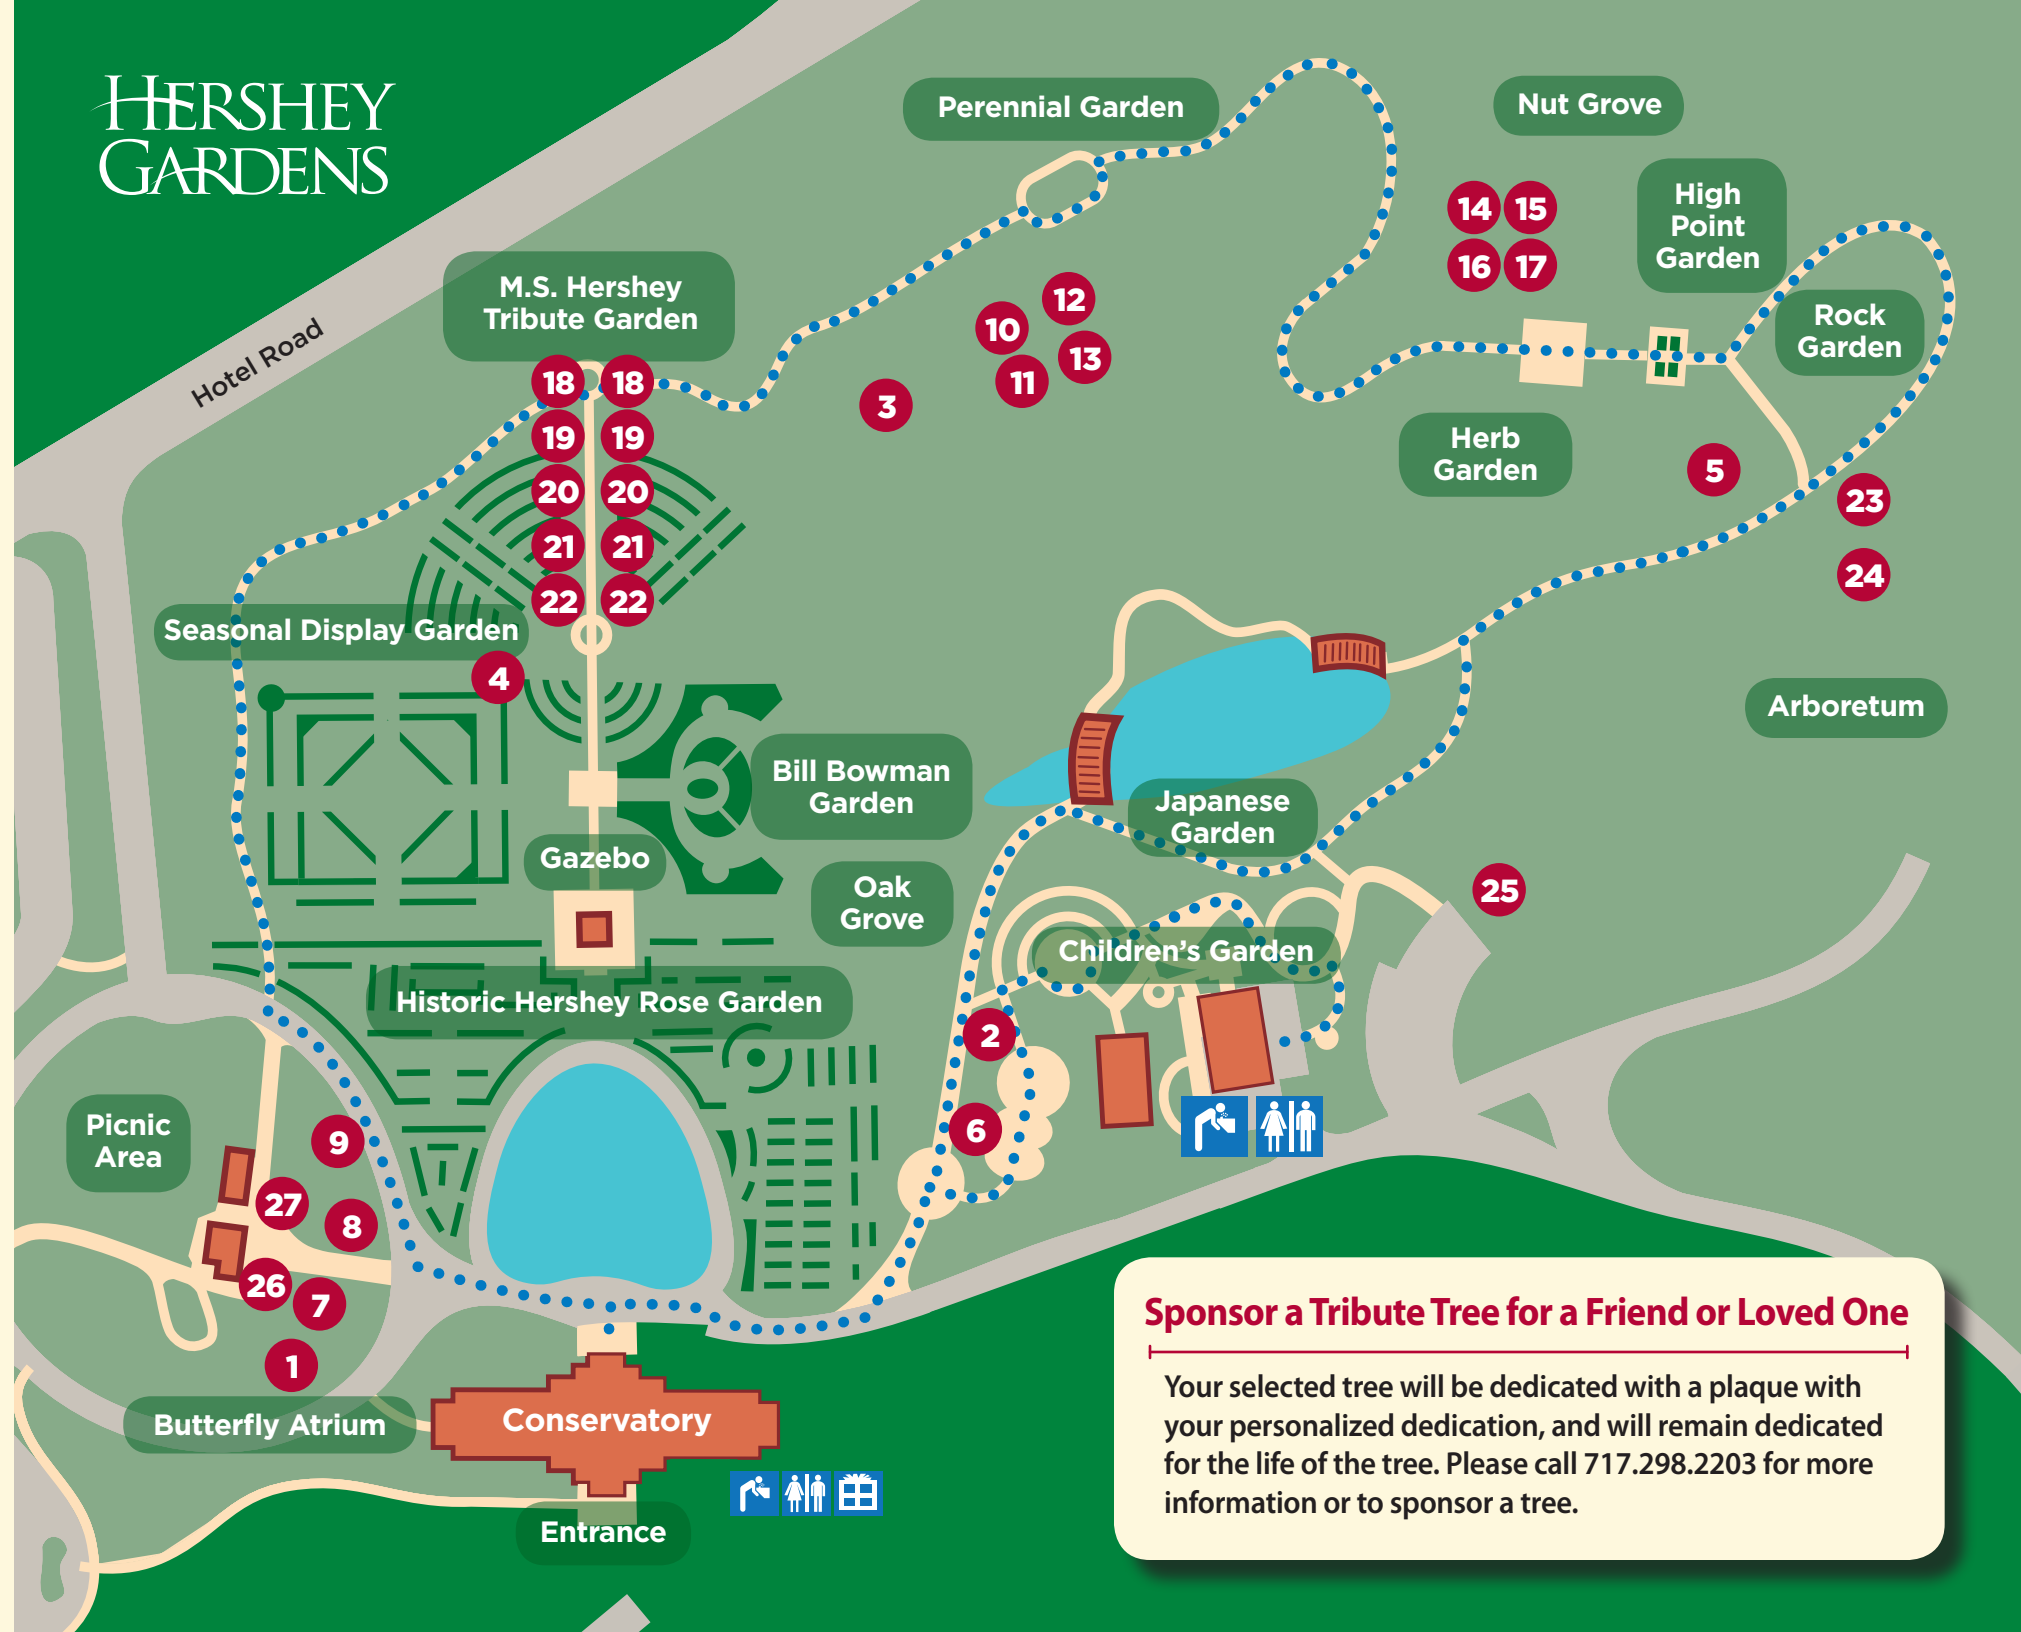

TRIBUTE TREE SPONSORSHIP OPPORTUNITIES

Existing Trees

- 2 Umbrella Pine - \$750
- 3 Japanese Maple - \$1,200
- 4 Oriental Spruce - SOLD
- 5 Oriental Spruce - SOLD
- 6 Columnar Maple - SOLD
- 18 Pair of columnar trees - SOLD
- 19 Pair of columnar trees - SOLD
- 20 Pair of columnar trees - \$1,200
- 21 Pair of columnar trees - \$1,200
- 22 Pair of columnar trees - SOLD

New Trees (to be planted)

- 1 Oak Tree - SOLD
- 7 Oak Tree - SOLD
- 8 Oak Tree - SOLD
- 9 Oak Tree - SOLD
- 10 Japanese Maple - \$1000 (will replace declining Japanese Maple)
- 11 Japanese Maple - \$1,000
- 12 Japanese Maple - \$1,000
- 13 Japanese Maple - \$1,000
- 14 Magnolia - SOLD (will replace a declining Magnolia tree)
- 15 Magnolia - \$750
- 16 Magnolia - SOLD
- 17 Magnolia - \$750
- 23 Oak Tree - SOLD
- 24 Parrotia Tree - SOLD
- 25 Three (3) Bald Cypress - \$1000
- 26 Oak Tree - \$750 (will replace a declining tree)
- 27 Oak Tree - SOLD

Sponsor a Tribute Tree for a Friend or Loved One

Your selected tree will be dedicated with a plaque with your personalized dedication, and will remain dedicated for the life of the tree. Please call 717.298.2203 for more information or to sponsor a tree.