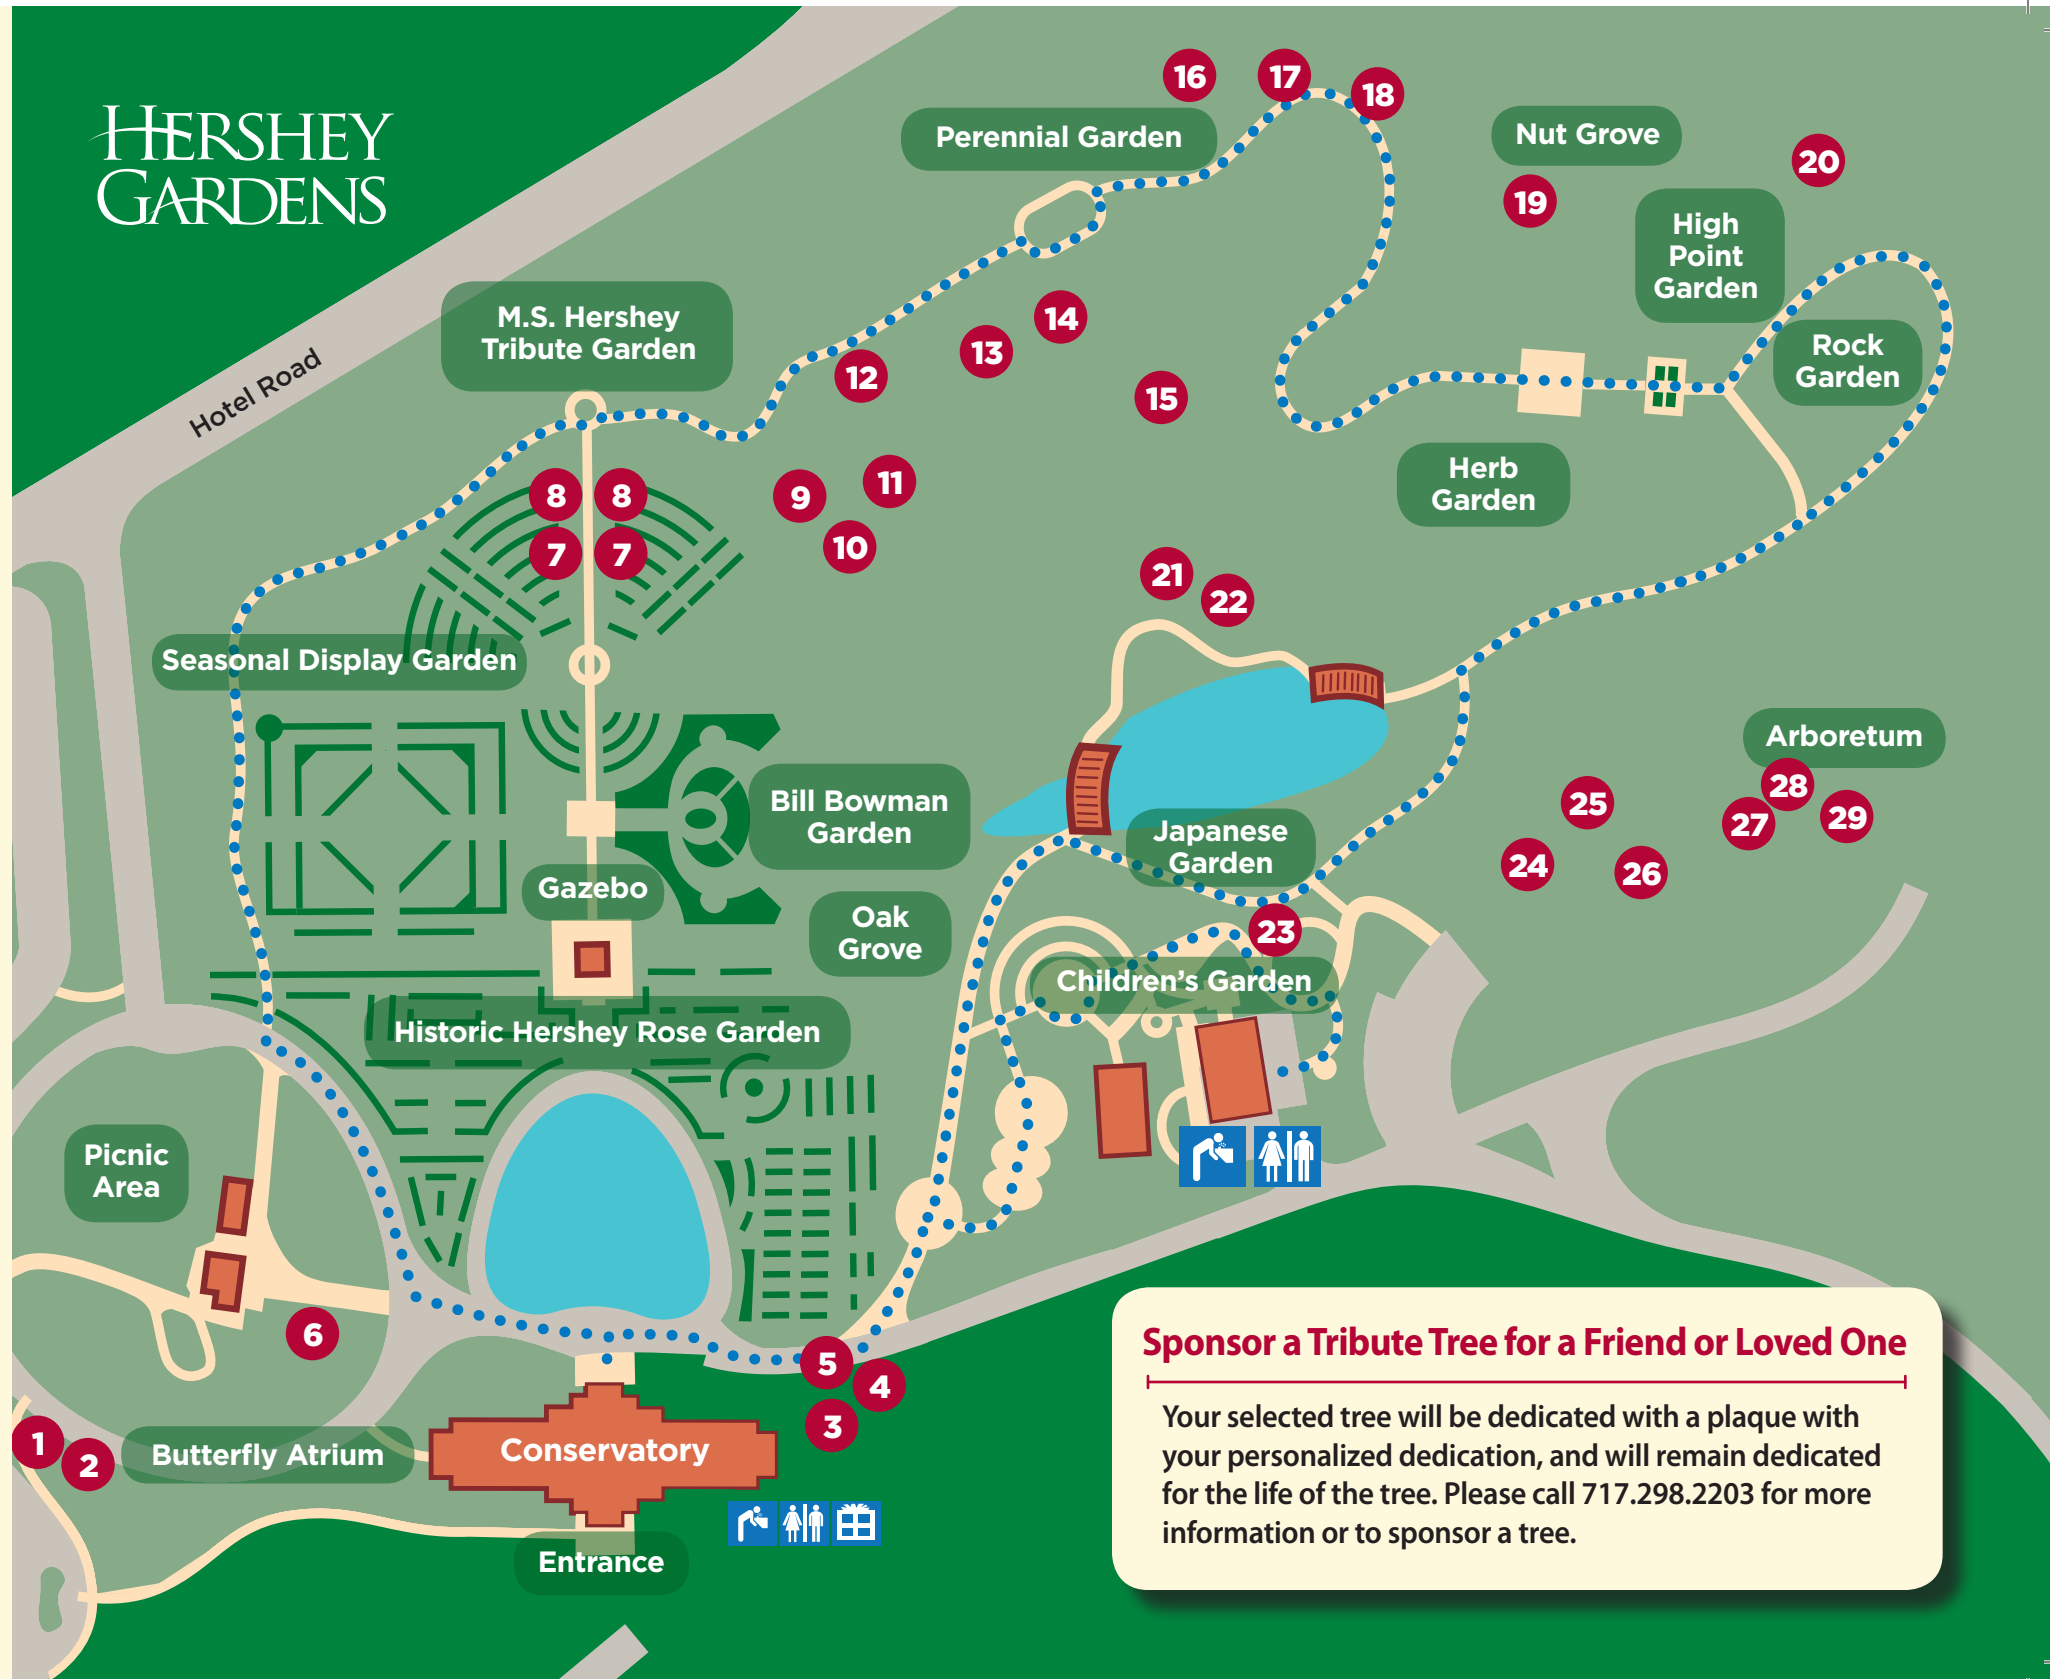

## TRIBUTE TREE SPONSORSHIP OPPORTUNITIES

### Existing Trees

- 1 Snow Fountain Cherry - \$750
- 2 Snow Fountain Cherry - \$750
- 3 Cherry 'Royal Burgundy' - \$750
- 4 Cherry 'Royal Burgundy' - \$750
- 5 Cherry 'Royal Burgundy' - \$750
- 6 Pin Oak - \$750
- 7 Pair of Columnar Cherry Trees - \$1,200
- 8 Pair of Columnar Cherry Trees - **SOLD**
- 12 Katsura Tree - \$750
- 15 Japanese Maple - **SOLD**
- 19 Magnolia - **SOLD**
- 23 Oriental Spruce 'Gowdy' - \$750
- 24 Dogwood 'Cloud Nine' - \$750
- 25 Dogwood 'Cloud Nine' - \$750
- 26 Dogwood 'Cloud Nine' - \$750

### New Trees (to be planted)

- 9 Japanese Maple - \$1,000
- 10 Japanese Maple - \$1,000
- 11 Japanese Maple - \$1,000
- 13 Japanese Maple - \$1,000
- 14 Japanese Maple - \$1,000
- 16 Large Shade Tree - \$750
- 17 Large Shade Tree - \$750
- 18 Large Shade Tree - \$750
- 20 Magnolia - **SOLD**
- 21 Japanese Maple 'Dancing Peacock' - \$1,000
- 22 Japanese Maple 'Dancing Peacock' - \$1,000
- 27 Crabapple - \$750
- 28 Crabapple - \$750
- 29 Crabapple - \$750

### Sponsor a Tribute Tree for a Friend or Loved One

Your selected tree will be dedicated with a plaque with your personalized dedication, and will remain dedicated for the life of the tree. Please call 717.298.2203 for more information or to sponsor a tree.