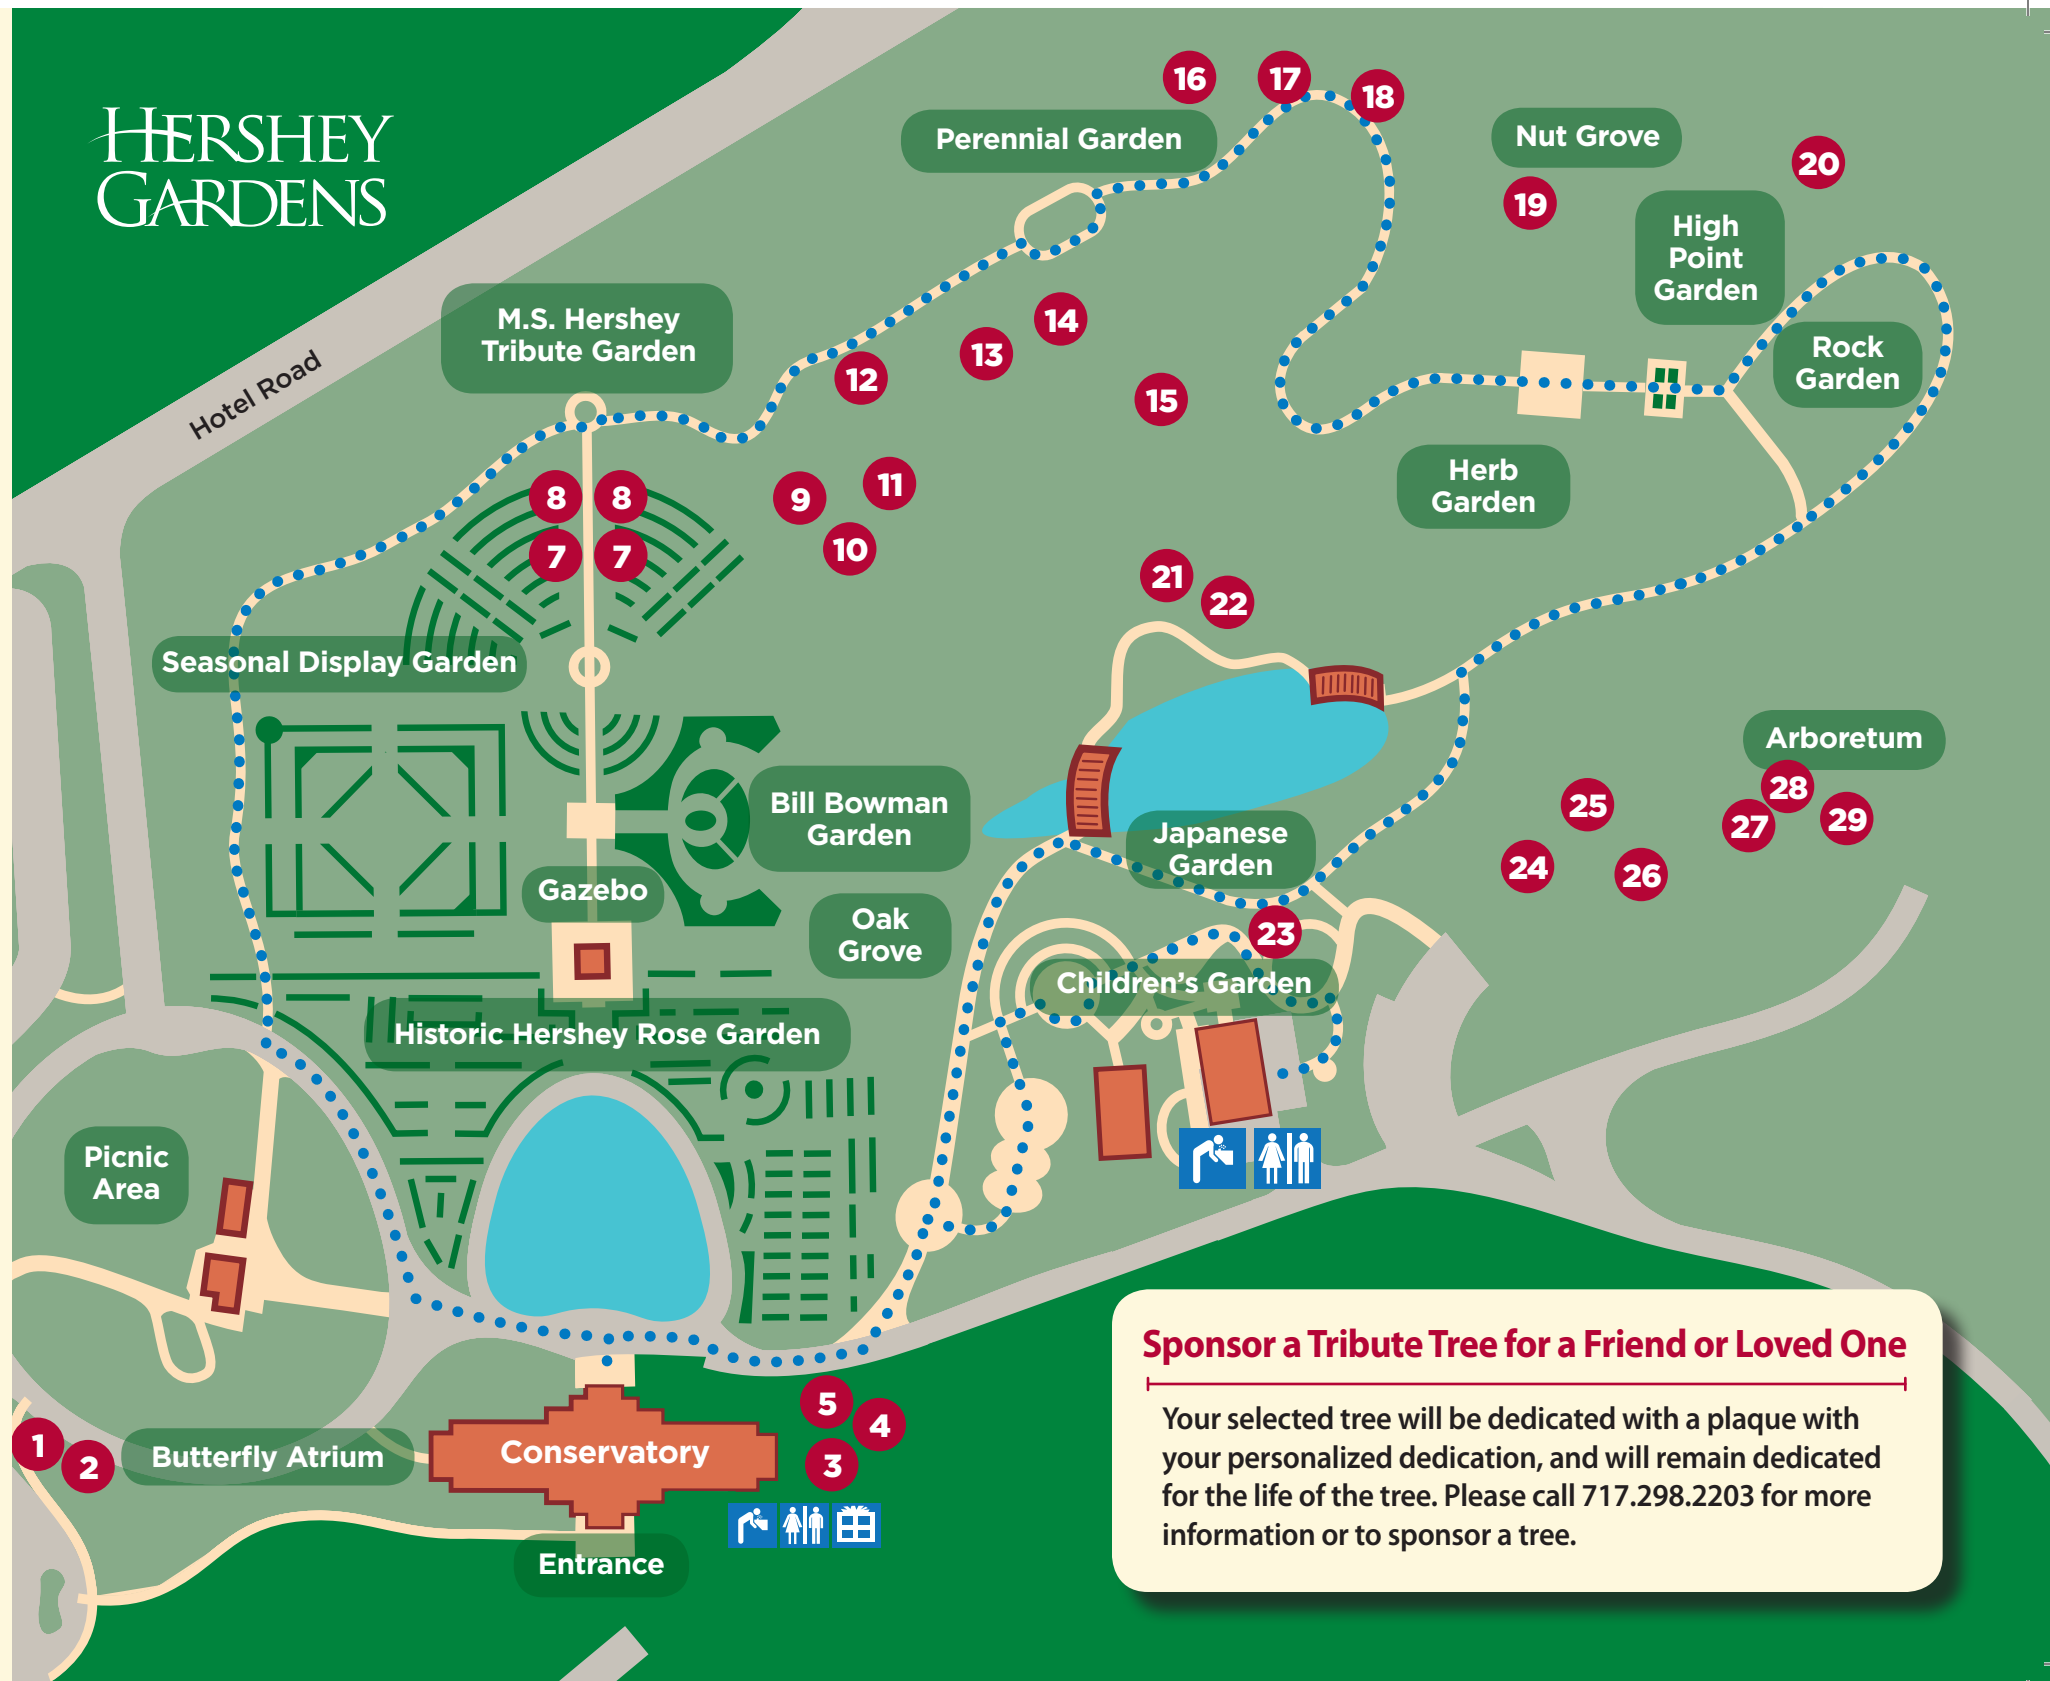

TRIBUTE TREE SPONSORSHIP OPPORTUNITIES

Existing Trees

- 1 Snow Fountain Cherry - **SOLD**
- 2 Snow Fountain Cherry - **SOLD**
- 3 Cherry 'Royal Burgundy' - \$750
- 4 Cherry 'Royal Burgundy' - \$750
- 5 Cherry 'Royal Burgundy' - \$750
- 7 Pair of Columnar Cherry Trees - \$1,200
- 8 Pair of Columnar Cherry Trees - **SOLD**
- 12 Katsura Tree - **SOLD**
- 15 Japanese Maple - **SOLD**
- 19 Magnolia - **SOLD**
- 23 Oriental Spruce 'Gowdy' - \$750
- 24 Dogwood 'Cloud Nine' - **SOLD**
- 25 Dogwood 'Cloud Nine' - **SOLD**
- 26 Dogwood 'Cloud Nine' - \$750

New Trees (to be planted)

- 9 Japanese Maple - \$1,000
- 10 Japanese Maple - \$1,000
- 11 Japanese Maple - \$1,000
- 13 Japanese Maple - \$1,000
- 14 Japanese Maple - \$1,000
- 16 Large Shade Tree - \$750
- 17 Large Shade Tree - \$750
- 18 Large Shade Tree - \$750
- 20 Magnolia - **SOLD**
- 21 Japanese Maple 'Dancing Peacock' - \$1,000
- 22 Japanese Maple 'Dancing Peacock' - **SOLD**
- 27 Crabapple - \$750
- 28 Crabapple - \$750
- 29 Crabapple - \$750

Sponsor a Tribute Tree for a Friend or Loved One

Your selected tree will be dedicated with a plaque with your personalized dedication, and will remain dedicated for the life of the tree. Please call 717.298.2203 for more information or to sponsor a tree.